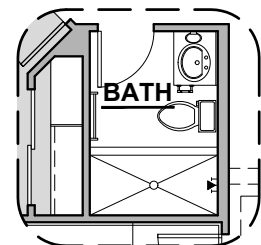

Center Hinge ILO Sliding Glass Door

Stacking Door ILO Standard Door

Picacho Options

2,180 Square Feet

Community: Painted Desert 4

LOW VOLTAGE LEGEND	
LOGO	DESCRIPTION
	COAXIAL CABLE
	DATA
	ISP JUNCTION

Ceiling Beam Treatment

Gourmet Kitchen

Skylights

Guest Suite

Bath 2 Shower

Bath 3 Shower