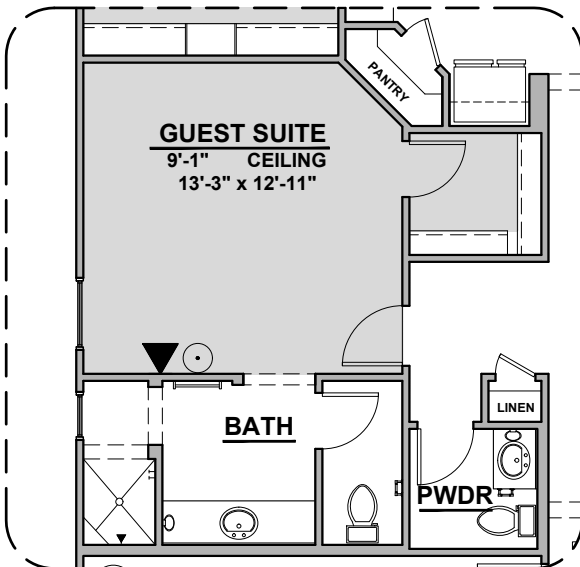

Picacho

2,180 Square Feet

Community: Painted Desert 4

LOW VOLTAGE LEGEND	
LOGO	DESCRIPTION
	COAXIAL CABLE
	DATA
	ISP JUNCTION

Spanish Colonial (A)

Tuscan (B)

Garage Orientation: Left Right

Home is complete and accepted as built. _____

Center Hinge ILO Sliding Glass Door

Stacking Door ILO Standard Door

Picacho Options

2,180 Square Feet

Community: Painted Desert 4

LOW VOLTAGE LEGEND	
LOGO	DESCRIPTION
	COAXIAL CABLE
	DATA
	ISP JUNCTION

Ceiling Beam Treatment

Gourmet Kitchen

Skylights

Guest Suite

Bath 2 Shower

Bath 3 Shower