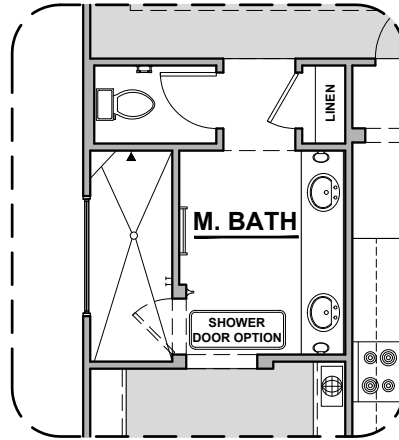

Deluxe Tile Shower