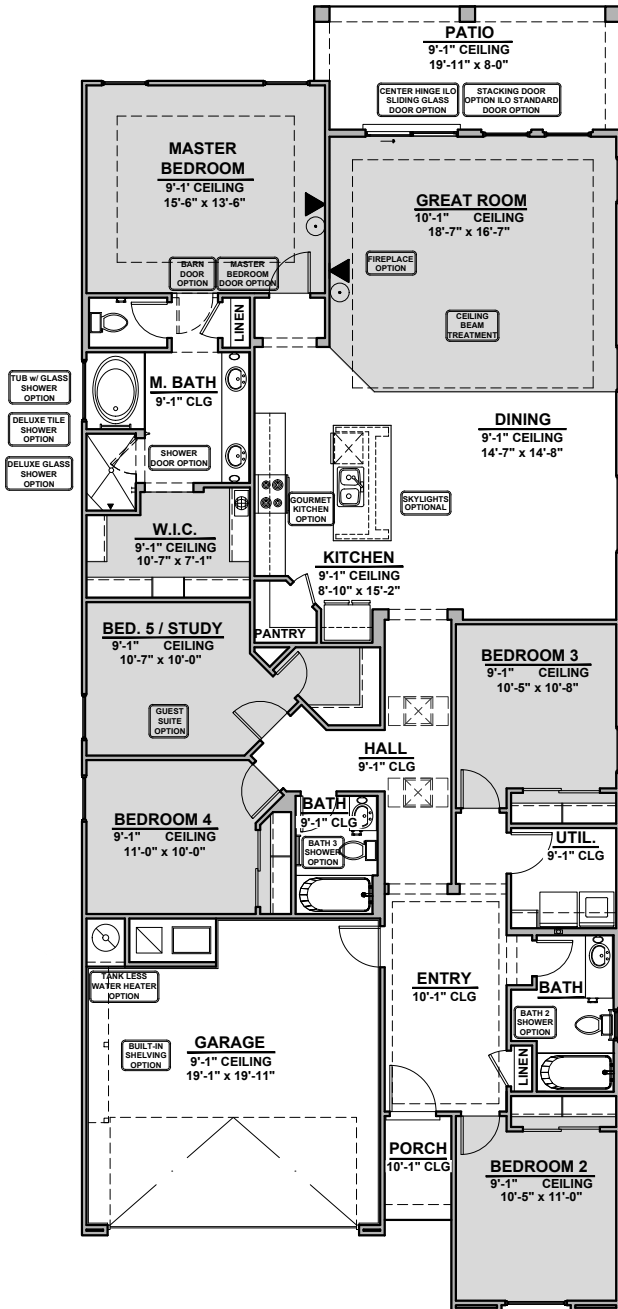

Picacho

2,180 Square Feet

Community: Painted Desert 4

LOW VOLTAGE LEGEND	
LOGO	DESCRIPTION
	COAXIAL CABLE
	DATA
	ISP JUNCTION

Spanish Colonial (A)

Tuscan (B)

Garage Orientation: Left Right

Home is complete and accepted as built. _____

Home construction is in process, buyer accepts all option locations. _____

Picacho Options

2,180 Square Feet

Community: Painted Desert 4

LOW VOLTAGE LEGEND	
LOGO	DESCRIPTION
	COAXIAL CABLE
	DATA
	ISP JUNCTION

Center Hinge ILO Sliding Glass Door

Stacking Door ILO Standard Door

Picacho Options

2,180 Square Feet

Community: Painted Desert 4

LOW VOLTAGE LEGEND	
LOGO	DESCRIPTION
	COAXIAL CABLE
	DATA
	ISP JUNCTION

Ceiling Beam Treatment

Gourmet Kitchen

Skylights

Guest Suite

Bath 2 Shower

Bath 3 Shower