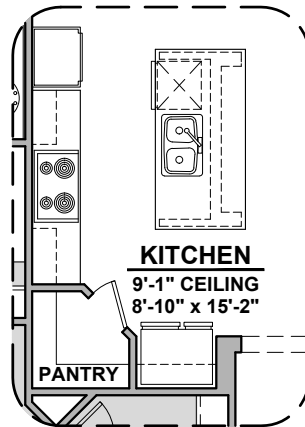

Center Hinge ILO Sliding Glass Door

Stacking Door ILO Standard Door

Picacho Options

2,180 Square Feet

Community: Painted Desert 4

LOW VOLTAGE LEGEND	
LOGO	DESCRIPTION
	COAXIAL CABLE
	DATA
	ISP JUNCTION

Ceiling Beam Treatment