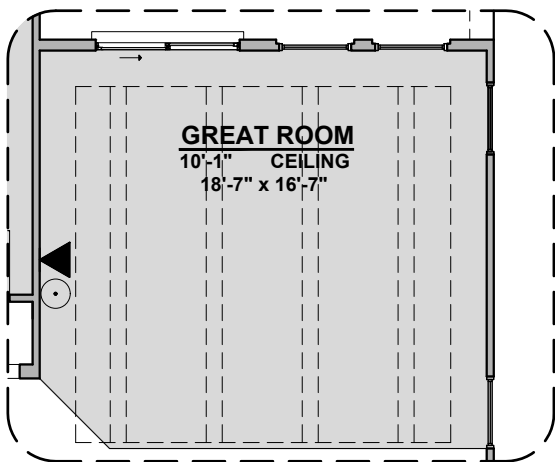

Center Hinge ILO Sliding Glass Door

Stacking Door ILO Standard Door

Picacho Options

2,180 Square Feet

Community: Painted Desert 4

LOW VOLTAGE LEGEND	
LOGO	DESCRIPTION
	COAXIAL CABLE
	DATA
	ISP JUNCTION

Ceiling Beam Treatment