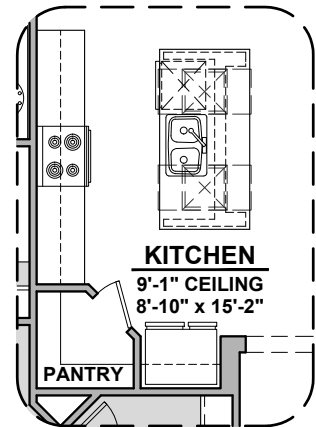

Picacho Options

2,180 Square Feet

Community: Painted Desert 4

LOW VOLTAGE LEGEND	
LOGO	DESCRIPTION
	COAXIAL CABLE
	DATA
	ISP JUNCTION

Skylights