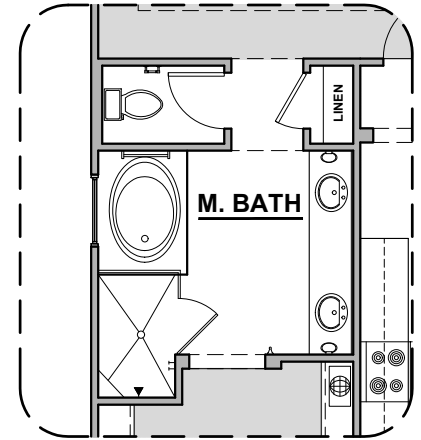

Tub w/ Glass Shower