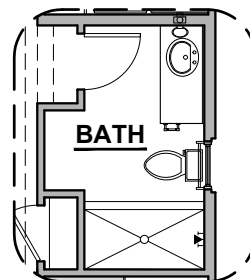

Center Hinge ILO Sliding Glass Door

Stacking Door ILO Standard Door

Picacho Options

2,180 Square Feet

Community: Painted Desert 4

LOW VOLTAGE LEGEND	
LOGO	DESCRIPTION
	COAXIAL CABLE
	DATA
	ISP JUNCTION

Ceiling Beam Treatment

Gourmet Kitchen

Skylights

Guest Suite

Bath 2 Shower

Bath 3 Shower