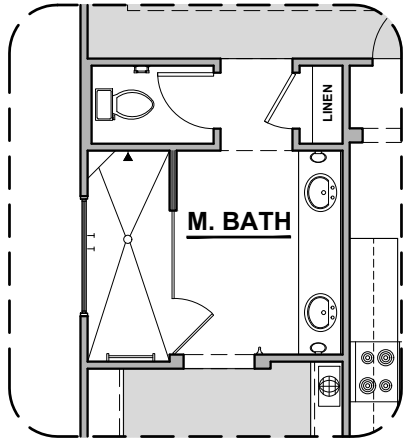

Picacho

2,180 Square Feet

Community: Painted Desert 4

LOW VOLTAGE LEGEND	
LOGO	DESCRIPTION
	COAXIAL CABLE
	DATA
	ISP JUNCTION

Spanish Colonial (A)

Tuscan (B)

Garage Orientation: Left Right

Home is complete and accepted as built. _____

Home construction is in process, buyer accepts all option locations. _____

Picacho Options

2,180 Square Feet

Community: Painted Desert 4

LOW VOLTAGE LEGEND	
LOGO	DESCRIPTION
	COAXIAL CABLE
	DATA
	ISP JUNCTION

Center Hinge ILO Sliding Glass Door

Stacking Door ILO Standard Door

Picacho Options

2,180 Square Feet

Community: Painted Desert 4

LOW VOLTAGE LEGEND	
LOGO	DESCRIPTION
	COAXIAL CABLE
	DATA
	ISP JUNCTION

Ceiling Beam Treatment