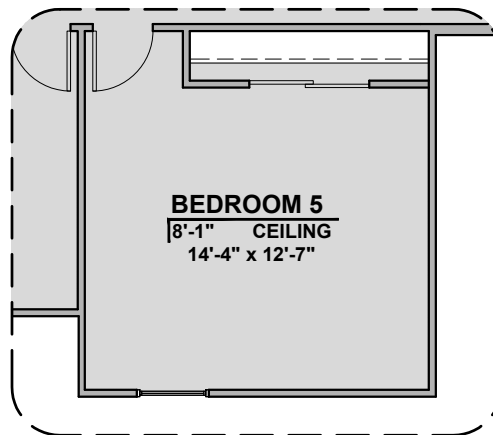

Capitan Options

2,675 Square Feet

Community: Hillside Park

LOW VOLTAGE LEGEND	
LOGO	DESCRIPTION
	COAXIAL CABLE
	DATA
	ISP JUNCTION

Tankless Water Heater

Barn Door

Gourmet Kitchen

Bath 3

Bedroom 6 w/ Bath 3

Study ILO Loft

Bedroom 5 ILO Loft

Capitan Options

2,675 Square Feet

Community: Hillside Park

LOW VOLTAGE LEGEND	
LOGO	DESCRIPTION
	COAXIAL CABLE
	DATA
	ISP JUNCTION

Game Room