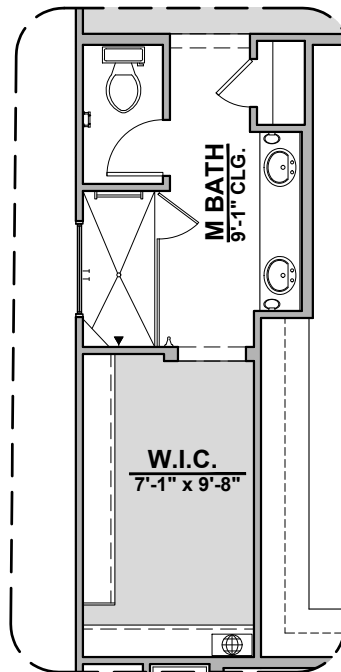

Capitan Elevations

2,675 Square Feet
Community: Hillside Park

Tuscan (B)

Spanish Colonial (A)

Capitan Options

2,675 Square Feet

Community: Hillside Park

LOW VOLTAGE LEGEND	
LOGO	DESCRIPTION
	COAXIAL CABLE
	DATA
	ISP JUNCTION

Fireplace

Center Hinge
Glass Door

Stacking Door ILO Standard Door

Traditional
Fireplace

Contemporary
Fireplace

Tub w/ Glass
Shower

Deluxe Glass
Shower

Deluxe Tile
Shower

Capitan Options

2,675 Square Feet

Community: Hillside Park

LOW VOLTAGE LEGEND	
LOGO	DESCRIPTION
	COAXIAL CABLE
	DATA
	ISP JUNCTION

Tankless Water Heater

Barn Door

Gourmet Kitchen

Bath 3

Bedroom 6 w/ Bath 3

Study ILO Loft

Bedroom 5 ILO Loft

Capitan Options

2,675 Square Feet

Community: Hillside Park

LOW VOLTAGE LEGEND	
LOGO	DESCRIPTION
	COAXIAL CABLE
	DATA
	ISP JUNCTION

Game Room