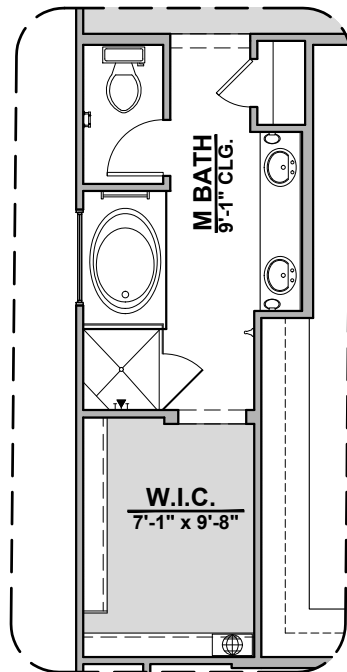

Capitan Elevations

2,675 Square Feet
Community: Hillside Park

Tuscan (B)

Spanish Colonial (A)

Capitan Options

2,675 Square Feet

Community: Hillside Park

LOW VOLTAGE LEGEND	
LOGO	DESCRIPTION
	COAXIAL CABLE
	DATA
	ISP JUNCTION

Fireplace

Center Hinge
Glass Door

Stacking Door ILO Standard Door

Traditional
Fireplace

Contemporary
Fireplace

Tub w/ Glass
Shower

Deluxe Glass
Shower

Deluxe Tile
Shower

Capitan Options

2,675 Square Feet

Community: Hillside Park

LOW VOLTAGE LEGEND	
LOGO	DESCRIPTION
	COAXIAL CABLE
	DATA
	ISP JUNCTION

Tankless Water Heater

Barn Door

Gourmet Kitchen

Bath 3

Bedroom 6 w/ Bath 3

Study ILO Loft

Bedroom 5 ILO Loft

Capitan Options

2,675 Square Feet

Community: Hillside Park

LOW VOLTAGE LEGEND	
LOGO	DESCRIPTION
	COAXIAL CABLE
	DATA
	ISP JUNCTION

Game Room