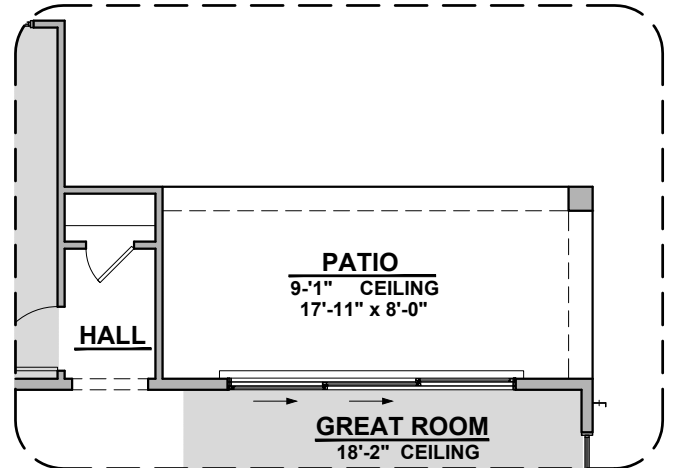

Stacking Door ILO Standard Door