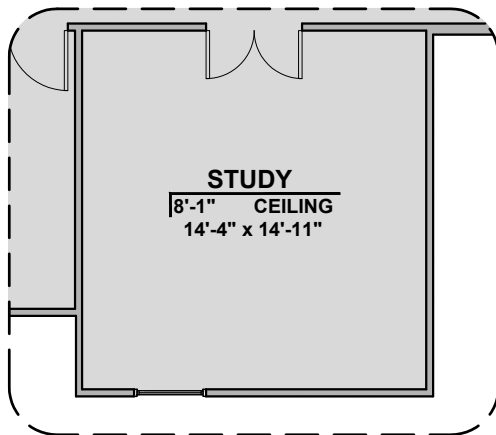

Capitan Options

2,675 Square Feet

Community: Hillside Park

LOW VOLTAGE LEGEND	
LOGO	DESCRIPTION
	COAXIAL CABLE
	DATA
	ISP JUNCTION

Tankless Water Heater

Barn Door

Gourmet Kitchen

Bath 3

Bedroom 6 w/ Bath 3

Study ILO Loft

Bedroom 5 ILO Loft

Capitan Options

2,675 Square Feet

Community: Hillside Park

LOW VOLTAGE LEGEND	
LOGO	DESCRIPTION
	COAXIAL CABLE
	DATA
	ISP JUNCTION

Game Room