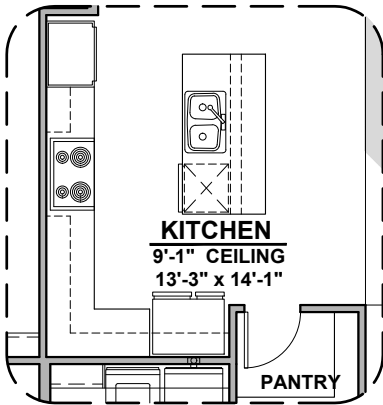

Capitan Options

2,675 Square Feet

Community: Hillside Park

LOW VOLTAGE LEGEND	
LOGO	DESCRIPTION
	COAXIAL CABLE
	DATA
	ISP JUNCTION

Tankless Water Heater

Barn Door

Gourmet Kitchen

Bath 3

Bedroom 6 w/ Bath 3

Study ILO Loft

Bedroom 5 ILO Loft

Capitan Options

2,675 Square Feet

Community: Hillside Park

LOW VOLTAGE LEGEND	
LOGO	DESCRIPTION
	COAXIAL CABLE
	DATA
	ISP JUNCTION

Game Room