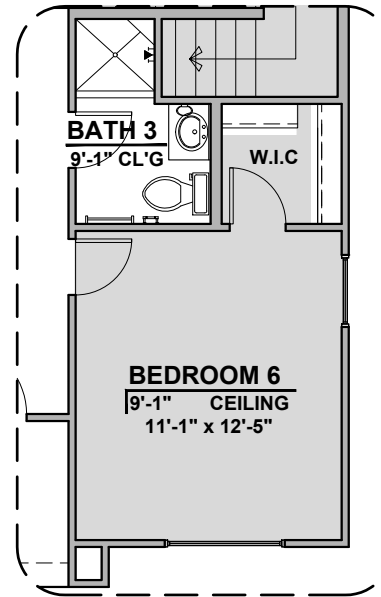

Fireplace

Center Hinge
Glass Door

Stacking Door ILO Standard Door

Traditional
Fireplace

Contemporary
Fireplace

Tub w/ Glass
Shower

Deluxe Glass
Shower

Deluxe Tile
Shower

Capitan Options

2,675 Square Feet

Community: Hillside Park

LOW VOLTAGE LEGEND	
LOGO	DESCRIPTION
	COAXIAL CABLE
	DATA
	ISP JUNCTION

Tankless Water Heater

Barn Door

Gourmet Kitchen

Bath 3

Bedroom 6 w/ Bath 3

Study ILO Loft

Bedroom 5 ILO Loft

Capitan Options

2,675 Square Feet

Community: Hillside Park

LOW VOLTAGE LEGEND	
LOGO	DESCRIPTION
	COAXIAL CABLE
	DATA
	ISP JUNCTION

Game Room