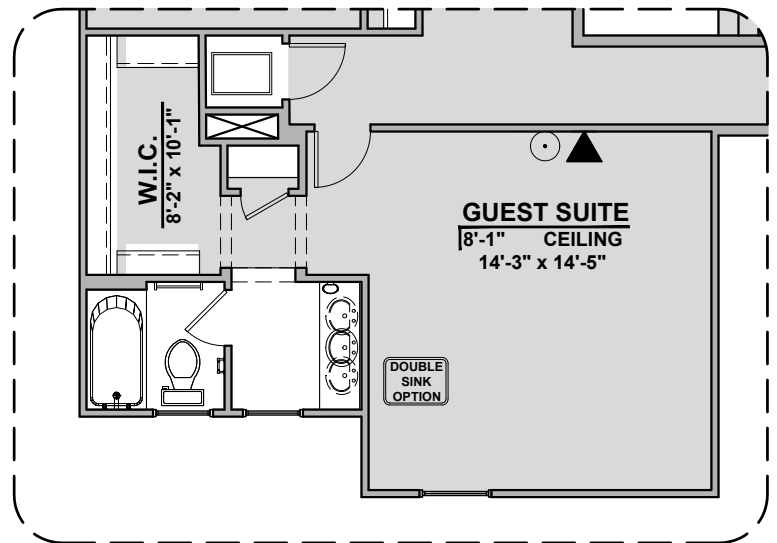

Bedroom 6 w/ Bath 3

Study ILO Loft

Bedroom 5 ILO Loft

Capitan Options

2,675 Square Feet

Community: Hillside Park

LOW VOLTAGE LEGEND	
LOGO	DESCRIPTION
	COAXIAL CABLE
	DATA
	ISP JUNCTION

Game Room

Guest Suite ILO Loft