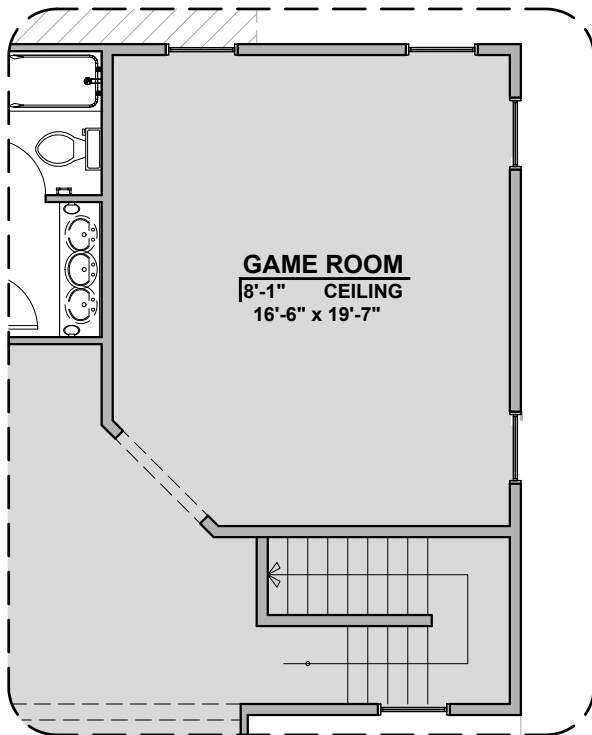

Bedroom 6 w/ Bath 3

Study ILO Loft

Bedroom 5 ILO Loft

Capitan Options

2,675 Square Feet

Community: Hillside Park

LOW VOLTAGE LEGEND	
LOGO	DESCRIPTION
	COAXIAL CABLE
	DATA
	ISP JUNCTION

Game Room

Guest Suite ILO Loft