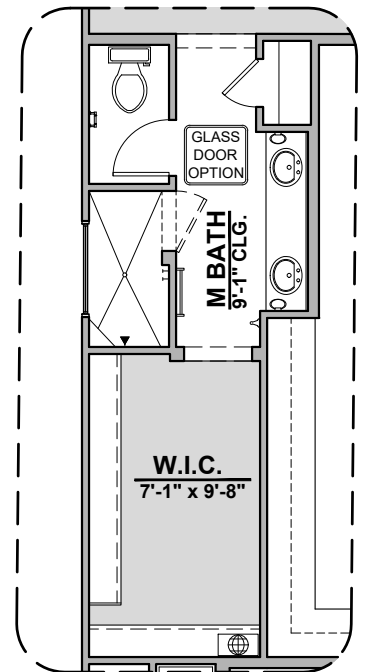

Capitan Elevations

2,675 Square Feet
Community: Hillside Park

Tuscan (B)

Spanish Colonial (A)

Capitan Options

2,675 Square Feet

Community: Hillside Park

LOW VOLTAGE LEGEND	
LOGO	DESCRIPTION
	COAXIAL CABLE
	DATA
	ISP JUNCTION

Fireplace

Center Hinge
Glass Door

Stacking Door ILO Standard Door

Traditional
Fireplace

Contemporary
Fireplace

Tub w/ Glass
Shower

Deluxe Glass
Shower

Deluxe Tile
Shower

Capitan Options

2,675 Square Feet

Community: Hillside Park

LOW VOLTAGE LEGEND	
LOGO	DESCRIPTION
	COAXIAL CABLE
	DATA
	ISP JUNCTION

Tankless Water Heater

Barn Door

Gourmet Kitchen

Bath 3

Bedroom 6 w/ Bath 3

Study ILO Loft

Bedroom 5 ILO Loft

Capitan Options

2,675 Square Feet

Community: Hillside Park

LOW VOLTAGE LEGEND	
LOGO	DESCRIPTION
	COAXIAL CABLE
	DATA
	ISP JUNCTION

Game Room