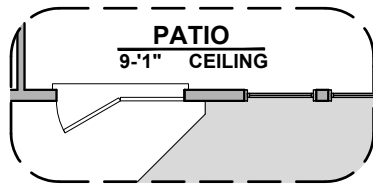

Center Hinge
Glass Door