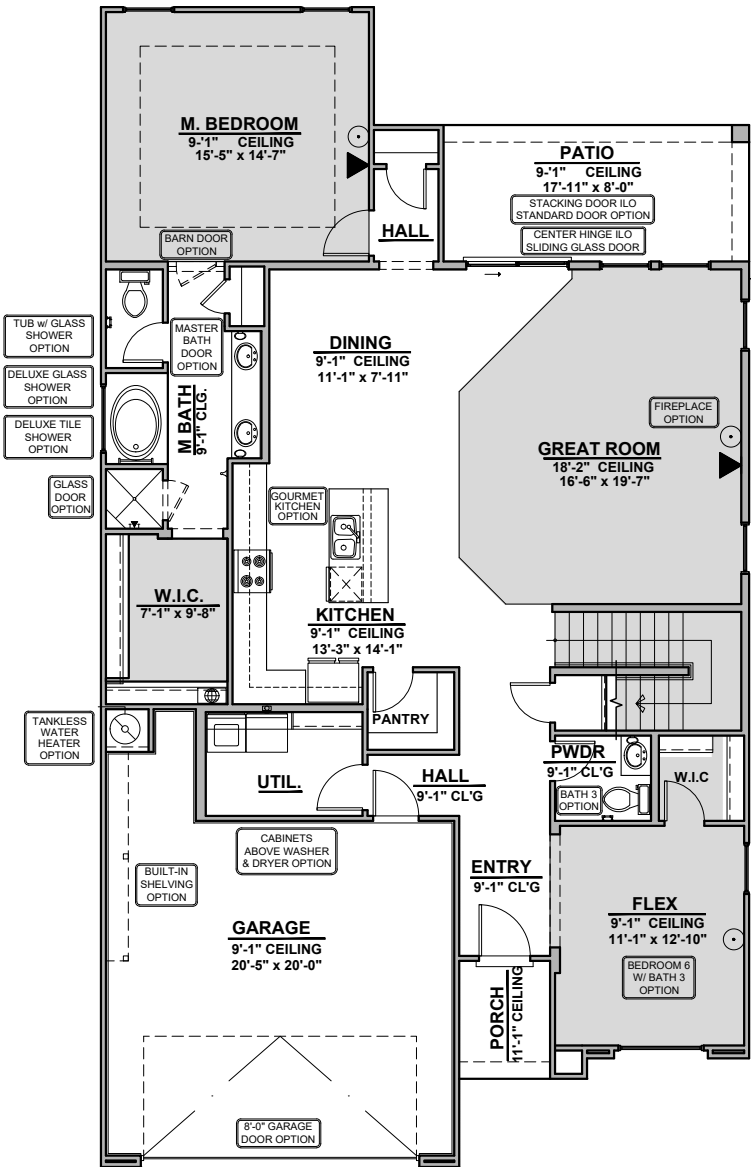

Capitan

2,675 Square Feet
Community: Hillside Park

LOW VOLTAGE LEGEND	
LOGO	DESCRIPTION
	COAXIAL CABLE
	DATA
	ISP JUNCTION

Garage Orientation: Left Right

Home is complete and accepted as built. _____

Home construction is in process, buyer accepts all option locations. _____

Capitan Elevations

2,675 Square Feet
Community: Hillside Park

Tuscan (B)

Spanish Colonial (A)

Capitan Options

2,675 Square Feet

Community: Hillside Park

LOW VOLTAGE LEGEND	
LOGO	DESCRIPTION
	COAXIAL CABLE
	DATA
	ISP JUNCTION

Fireplace

Center Hinge
Glass Door

Stacking Door ILO Standard Door

Traditional
Fireplace

Contemporary
Fireplace

Tub w/ Glass
Shower

Deluxe Glass
Shower

Deluxe Tile
Shower

Guest Suite ILO Loft