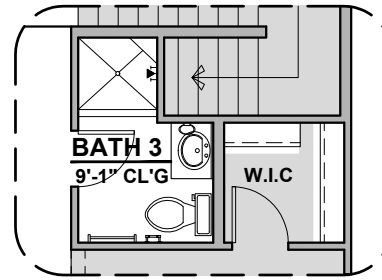

Capitan Options

2,675 Square Feet

Community: Hillside Park

LOW VOLTAGE LEGEND	
LOGO	DESCRIPTION
	COAXIAL CABLE
	DATA
	ISP JUNCTION

Tankless Water Heater

Barn Door

Gourmet Kitchen

Bath 3

Bedroom 6 w/ Bath 3

Study ILO Loft

Bedroom 5 ILO Loft

Capitan Options

2,675 Square Feet

Community: Hillside Park

LOW VOLTAGE LEGEND	
LOGO	DESCRIPTION
	COAXIAL CABLE
	DATA
	ISP JUNCTION

Game Room