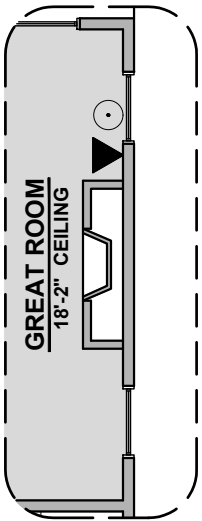

Capitan

2,675 Square Feet
Community: Hillside Park

LOW VOLTAGE LEGEND	
LOGO	DESCRIPTION
	COAXIAL CABLE
	DATA
	ISP JUNCTION

Garage Orientation: Left Right

Home is complete and accepted as built. _____

Home construction is in process, buyer accepts all option locations. _____

Capitan Elevations

2,675 Square Feet
Community: Hillside Park

Tuscan (B)

Spanish Colonial (A)

Capitan Options

2,675 Square Feet

Community: Hillside Park

LOW VOLTAGE LEGEND	
LOGO	DESCRIPTION
	COAXIAL CABLE
	DATA
	ISP JUNCTION

Fireplace

Center Hinge
Glass Door

Stacking Door ILO Standard Door

Traditional
Fireplace

Contemporary
Fireplace

Tub w/ Glass
Shower

Deluxe Glass
Shower

Deluxe Tile
Shower

Capitan Options

2,675 Square Feet

Community: Hillside Park

LOW VOLTAGE LEGEND	
LOGO	DESCRIPTION
	COAXIAL CABLE
	DATA
	ISP JUNCTION

Tankless Water Heater

Barn Door

Gourmet Kitchen

Bath 3