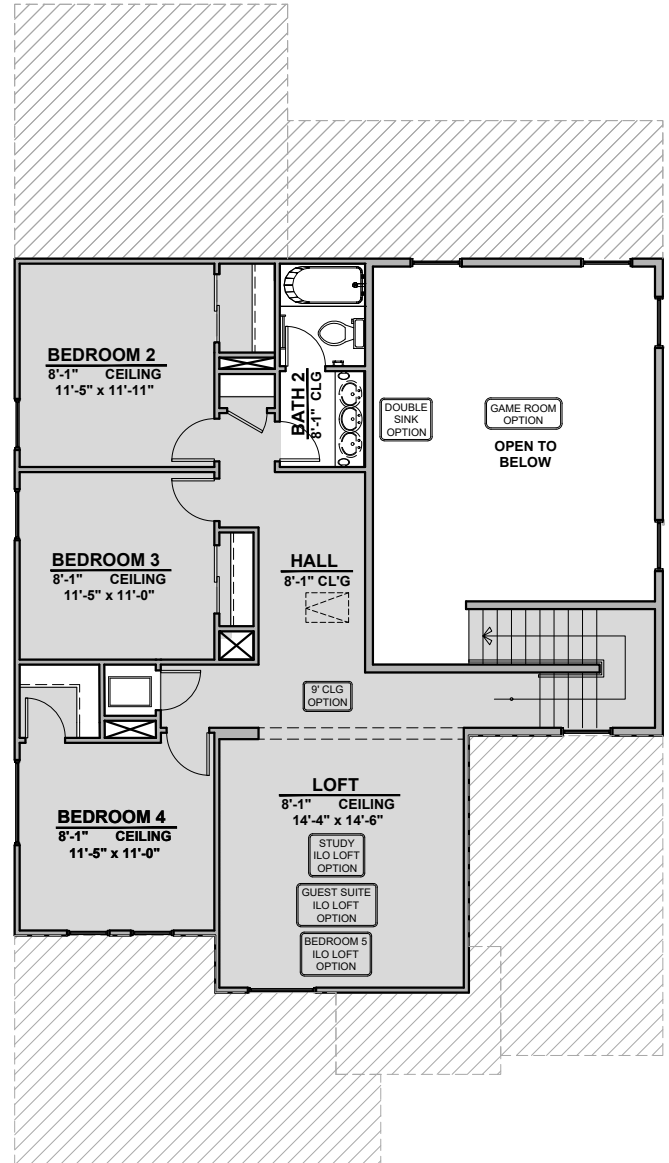

Capitan

2,675 Square Feet
Community: Hillside Park

LOW VOLTAGE LEGEND	
LOGO	DESCRIPTION
	COAXIAL CABLE
	DATA
	ISP JUNCTION

Garage Orientation: Left Right

Home is complete and accepted as built. _____

Home construction is in process, buyer accepts all option locations. _____

Capitan Elevations

2,675 Square Feet
Community: Hillside Park

Tuscan (B)

Spanish Colonial (A)

Capitan Options

2,675 Square Feet

Community: Hillside Park

LOW VOLTAGE LEGEND	
LOGO	DESCRIPTION
	COAXIAL CABLE
	DATA
	ISP JUNCTION

Fireplace

Center Hinge
Glass Door

Stacking Door ILO Standard Door

Traditional
Fireplace

Contemporary
Fireplace

Tub w/ Glass
Shower

Deluxe Glass
Shower

Deluxe Tile
Shower

Guest Suite ILO Loft