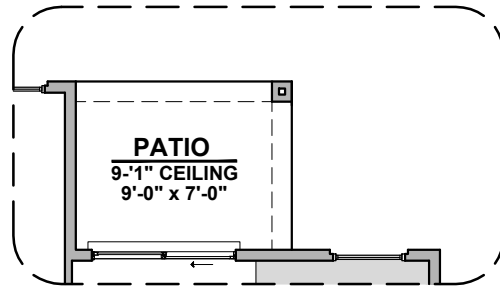

Chama

1,358 Square Feet

Community: Carriage Cove

LOW VOLTAGE LEGEND	
LOGO	DESCRIPTION
	CABLE TV
	CAT 5 DATA

Tuscan (B)

Mediterranean (E)

Garage Orientation: Left Right

Home is complete and accepted as built. _____

Home construction is in process, buyer accepts all option locations. _____

Chama Options

1,358 Square Feet

Community: Carriage Cove

**Sliding Glass ILO
Standard Door**

**Center Hinge ILO
Standard Door**

Extended Patio