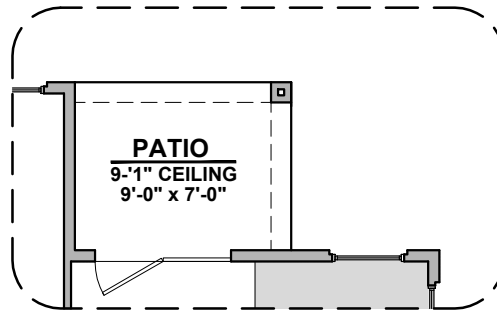

Home construction is in process, buyer accepts all option locations. _____

Chama Options

1,358 Square Feet

Community: Carriage Cove

**Sliding Glass ILO
Standard Door**

**Center Hinge ILO
Standard Door**

Extended Patio