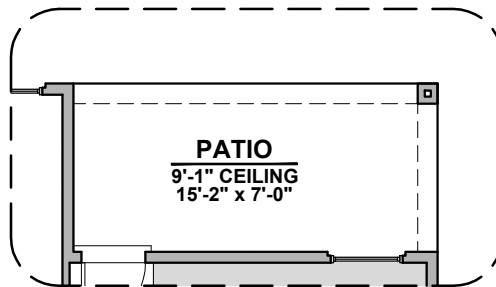

Chama

1,358 Square Feet

Community: Carriage Cove

LOW VOLTAGE LEGEND	
LOGO	DESCRIPTION
	CABLE TV
	CAT 5 DATA

Tuscan (B)

Mediterranean (E)

Garage Orientation: Left Right

Home is complete and accepted as built. _____

Home construction is in process, buyer accepts all option locations. _____

Chama Options

1,358 Square Feet

Community: Carriage Cove

**Sliding Glass ILO
Standard Door**

**Center Hinge ILO
Standard Door**

Extended Patio