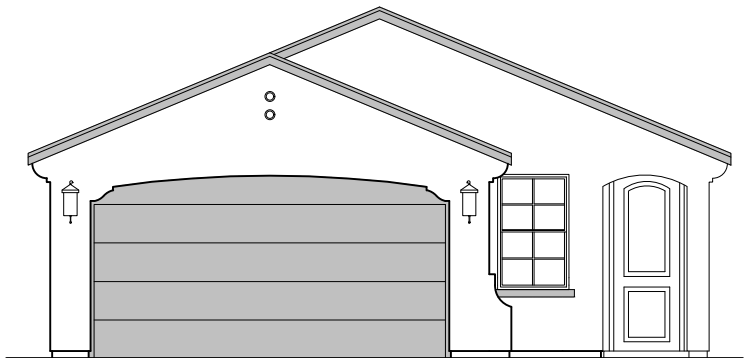

Chama

1,358 Square Feet

Community: Carriage Cove

LOW VOLTAGE LEGEND	
LOGO	DESCRIPTION
	CABLE TV
	CAT 5 DATA

Tuscan (B)

Mediterranean (E)

Garage Orientation: Left Right

Home is complete and accepted as built. _____

Home construction is in process, buyer accepts all option locations. _____

Chama Options

1,358 Square Feet

Community: Carriage Cove

**Sliding Glass ILO
Standard Door**

**Center Hinge ILO
Standard Door**

Extended Patio