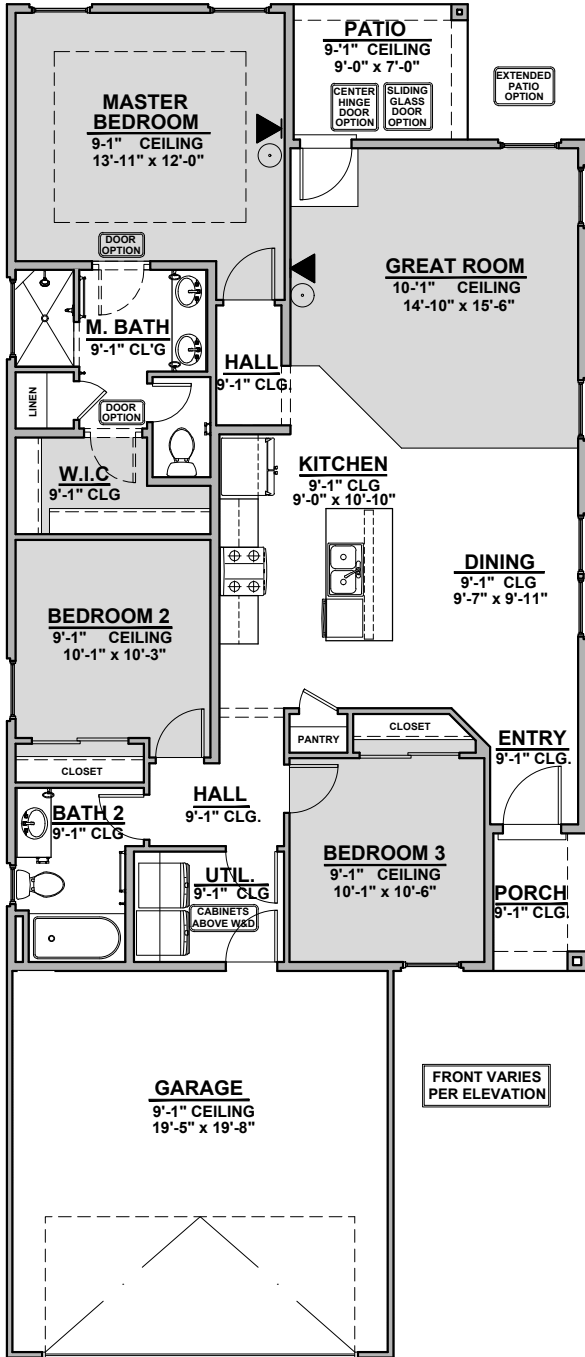

Chama

1,358 Square Feet

Community: Carriage Cove

LOW VOLTAGE LEGEND	
LOGO	DESCRIPTION
	CABLE TV
	CAT 5 DATA

Tuscan (B)

Mediterranean (E)

Garage Orientation: Left Right

Home is complete and accepted as built. _____

Home construction is in process, buyer accepts all option locations. _____

Chama Options

1,358 Square Feet

Community: Carriage Cove

**Sliding Glass ILO
Standard Door**

**Center Hinge ILO
Standard Door**

Extended Patio