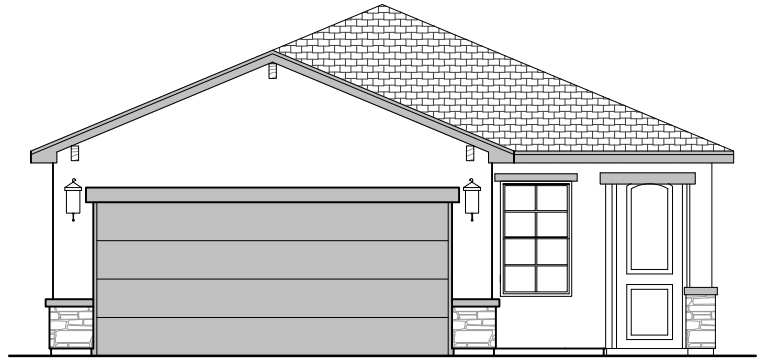

Chama

1,358 Square Feet

Community: Carriage Cove

LOW VOLTAGE LEGEND	
LOGO	DESCRIPTION
	CABLE TV
	CAT 5 DATA

Tuscan (B)

Mediterranean (E)

Garage Orientation: Left Right

Home is complete and accepted as built. _____

Home construction is in process, buyer accepts all option locations. _____

Chama Options

1,358 Square Feet

Community: Carriage Cove

**Sliding Glass ILO
Standard Door**

**Center Hinge ILO
Standard Door**

Extended Patio