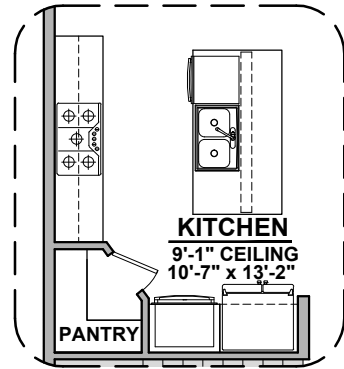

# Chaco Options

1,895 Square Feet

Community: Carriage Cove

**Sliding Glass ILO**  
Standard Door

**Center Hinge ILO**  
Standard Door

**Gourmet Kitchen**

**Bedroom 4**

**Study**