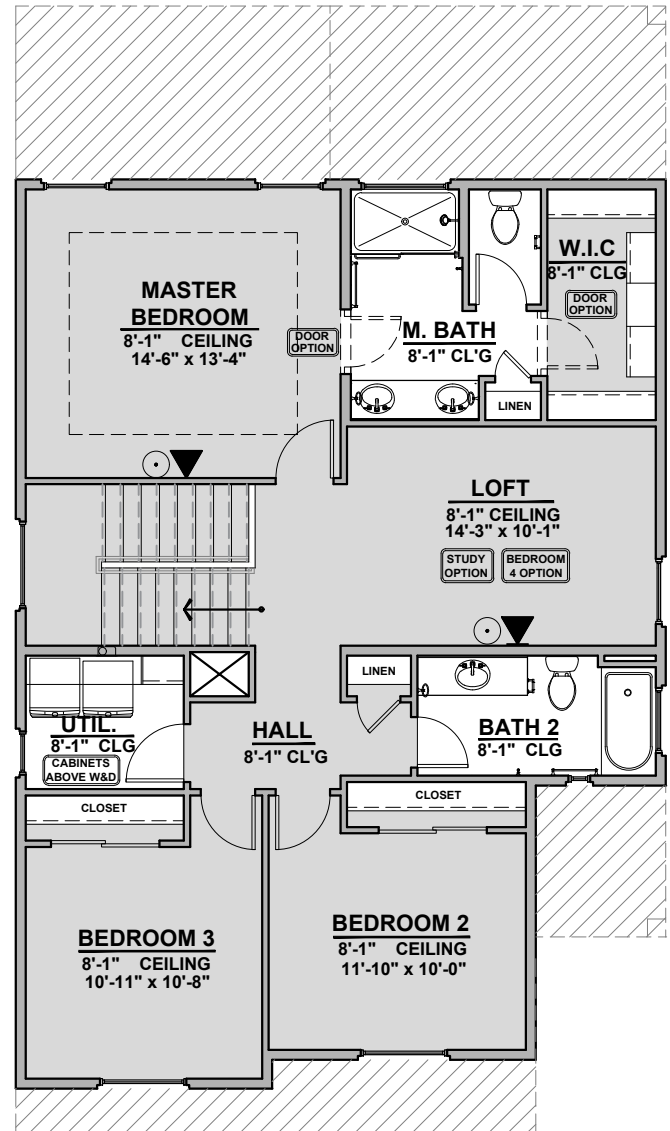

# Chaco

1,895 Square Feet

Community: Carriage Cove

LOW VOLTAGE LEGEND	
LOGO	DESCRIPTION
	CABLE TV
	CAT 5 DATA

Lower Floor

Upper Floor

Garage Orientation:  Left  Right

Home is complete and accepted as built. \_\_\_\_\_

# Chaco Options

1,895 Square Feet

Community: Carriage Cove

**Sliding Glass ILO**  
Standard Door

**Center Hinge ILO**  
Standard Door

**Gourmet Kitchen**

**Bedroom 4**

**Study**