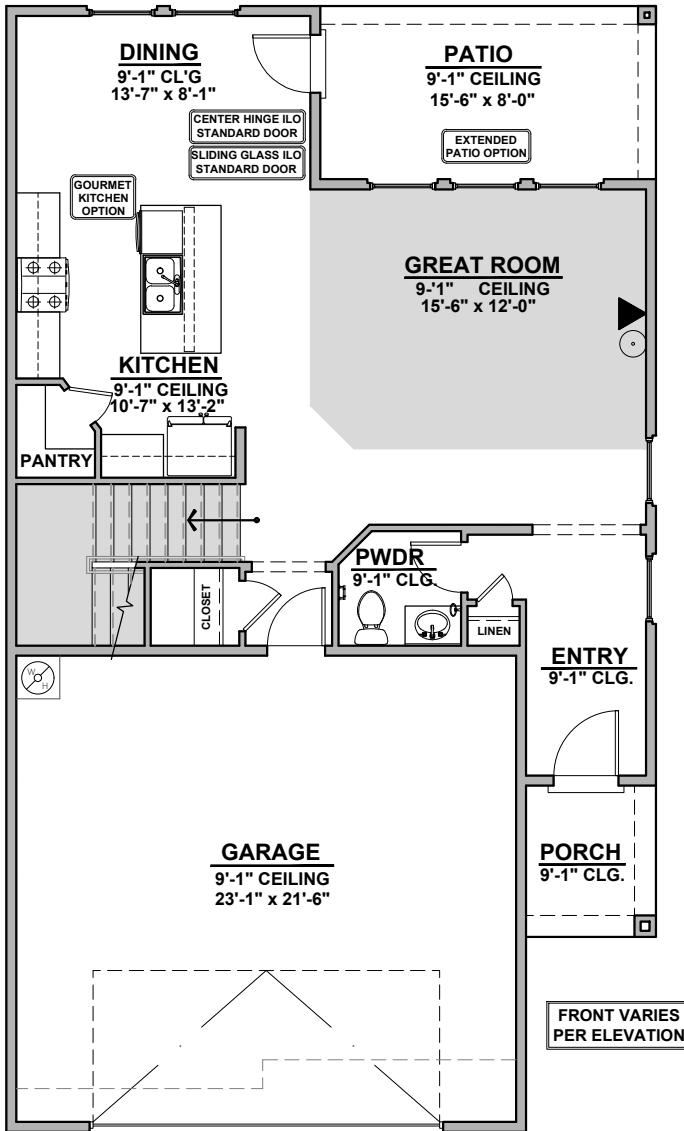

# Chaco

1,895 Square Feet

Community: Carriage Cove

LOW VOLTAGE LEGEND	
LOGO	DESCRIPTION
	CABLE TV
	CAT 5 DATA

Lower Floor

Upper Floor

Garage Orientation:  Left  Right

Home is complete and accepted as built. \_\_\_\_\_

# Chaco Options

1,895 Square Feet

Community: Carriage Cove

**Sliding Glass ILO**  
Standard Door

**Center Hinge ILO**  
Standard Door

**Gourmet Kitchen**

**Bedroom 4**

**Study**