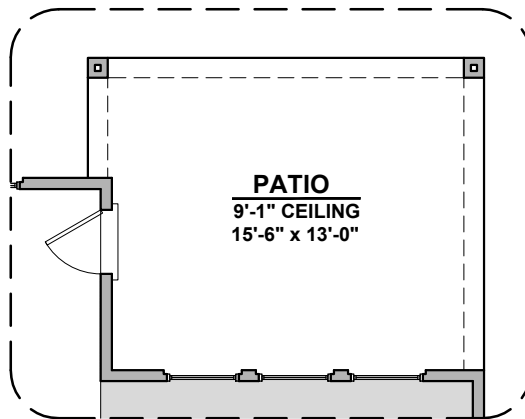

# Chaco Options

1,895 Square Feet

Community: Carriage Cove

**Sliding Glass ILO**  
Standard Door

**Center Hinge ILO**  
Standard Door

**Gourmet Kitchen**

**Bedroom 4**

**Study**