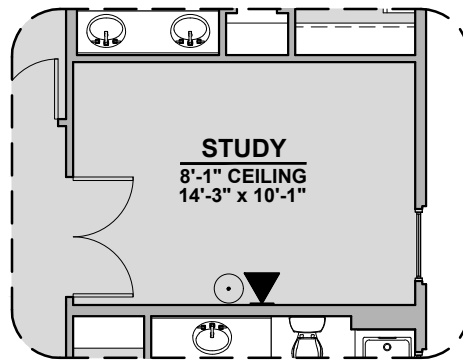

# Chaco Options

1,895 Square Feet

Community: Carriage Cove

**Sliding Glass ILO**  
Standard Door

**Center Hinge ILO**  
Standard Door

**Gourmet Kitchen**

**Bedroom 4**

**Study**