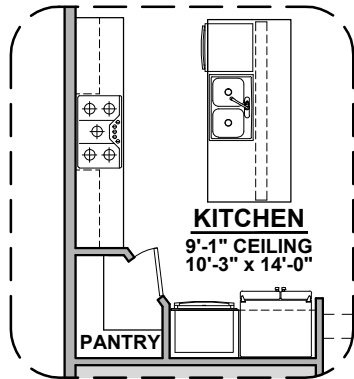

Home construction is in process, buyer accepts all option locations. _____

Shiprock Options

1,416 Square Feet

Community: Carriage Cove

LOW VOLTAGE LEGEND	
LOGO	DESCRIPTION
	CABLE TV
	CAT 5 DATA

Gourmet Kitchen