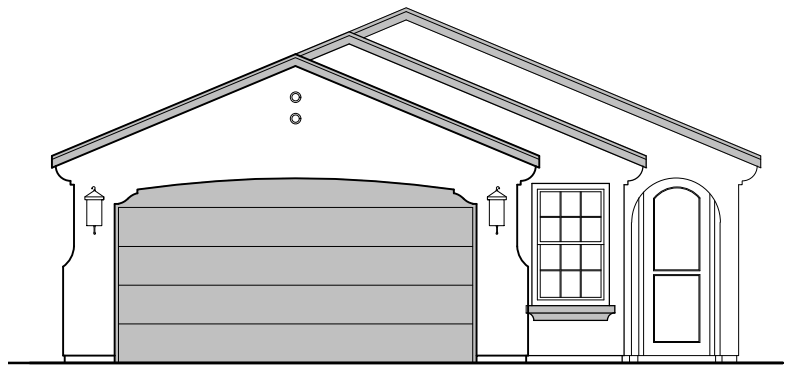

Shiprock

1,416 Square Feet

Community: Carriage Cove

LOW VOLTAGE LEGEND	
LOGO	DESCRIPTION
	CABLE TV
	CAT 5 DATA

Tuscan (B)

Mediterranean (E)

Garage Orientation: Left Right

Home is complete and accepted as built. _____

Home construction is in process, buyer accepts all option locations. _____

Shiprock Options

1,416 Square Feet

Community: Carriage Cove

LOW VOLTAGE LEGEND	
LOGO	DESCRIPTION
	CABLE TV
	CAT 5 DATA

Gourmet Kitchen