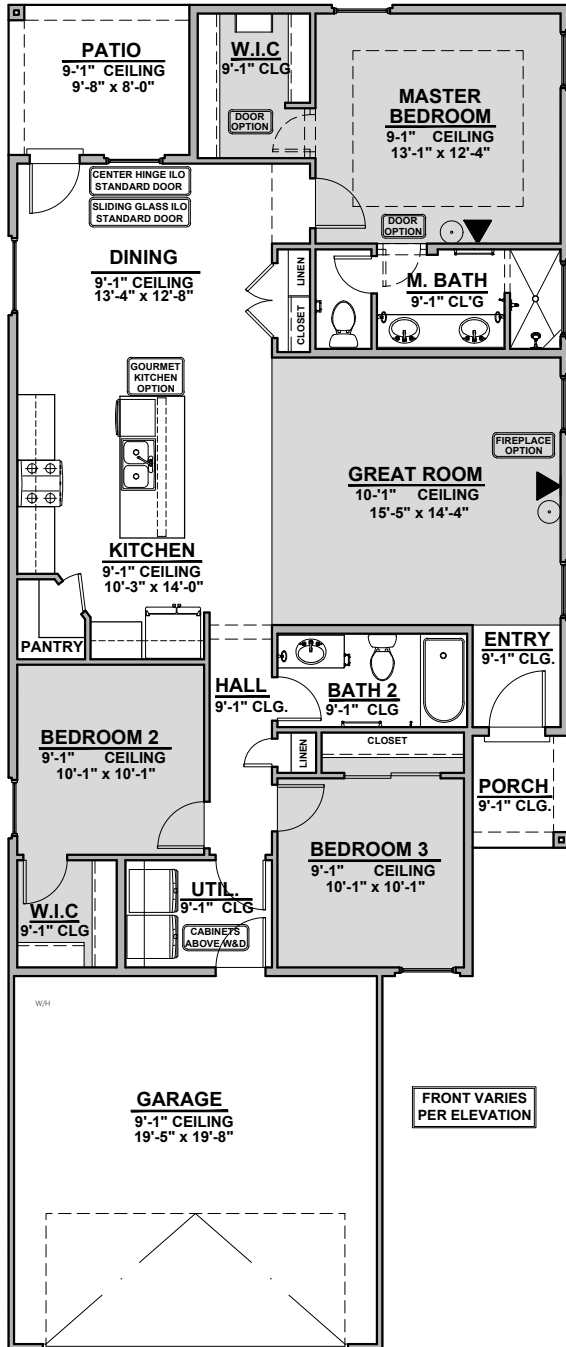

Shiprock

1,416 Square Feet

Community: Carriage Cove

LOW VOLTAGE LEGEND	
LOGO	DESCRIPTION
	CABLE TV
	CAT 5 DATA

Tuscan (B)

Mediterranean (E)

Garage Orientation: Left Right

Home is complete and accepted as built. _____

Home construction is in process, buyer accepts all option locations. _____

Shiprock Options

1,416 Square Feet

Community: Carriage Cove

LOW VOLTAGE LEGEND	
LOGO	DESCRIPTION
	CABLE TV
	CAT 5 DATA

Gourmet Kitchen

Fireplace

**Traditional
Fireplace**

**Contemporary
Fireplace**

**Center Hinge I/O
Standard Door**

**Sliding Glass I/O
Standard Door**