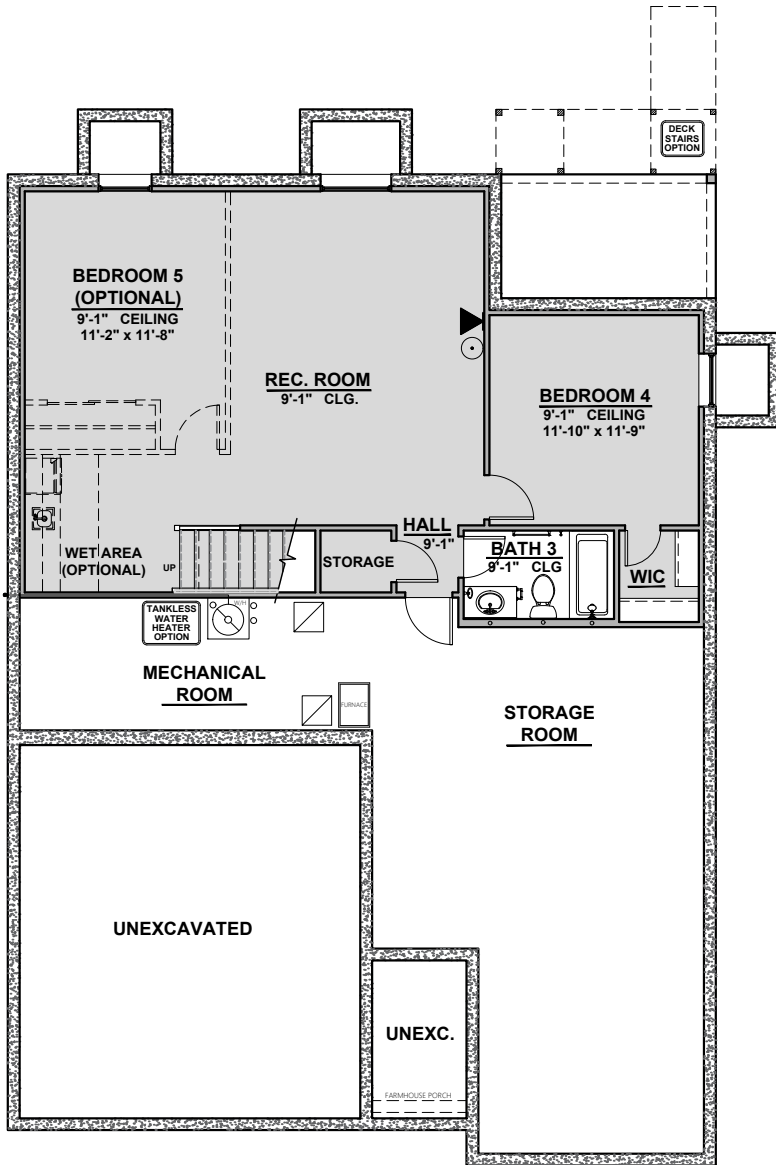

1595 Plan

1595 Square Feet
Community: GrayHawk

LOW VOLTAGE LEGEND	
LOGO	DESCRIPTION
	COAXIAL CABLE
	DATA
	ISP JUNCTION

Garage Orientation: Left Right

Home is complete and accepted as built. _____

Home construction is in process, buyer accepts all option locations. _____

1595 Plan

Community: GrayHawk

Modern Prairie (P)

3CG Modern Prairie (P)

Farmhouse (I)

3CG Farmhouse (I)

Garage Orientation: Left Right

Home is complete and accepted as built. _____

Home construction is in process, buyer accepts all option locations. _____

1595 Plan

Community: GrayHawk

LOW VOLTAGE LEGEND	
LOGO	DESCRIPTION
	COAXIAL CABLE
	DATA
	ISP JUNCTION

Daylight/Full Finished Basement