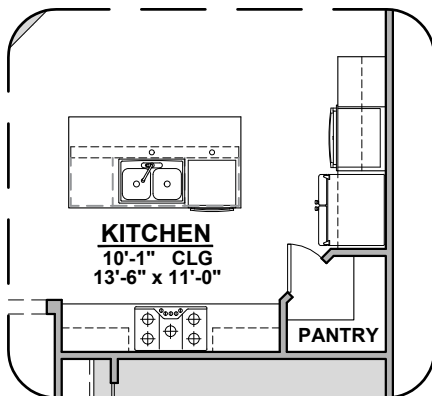

Gourmet Kitchen