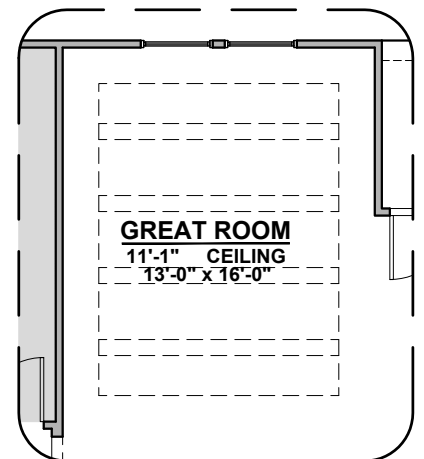

Deck

Fireplace

Tankless W/H

Gourmet Kitchen

Tub w/ Tile Shower

Ceiling Beam Treatment