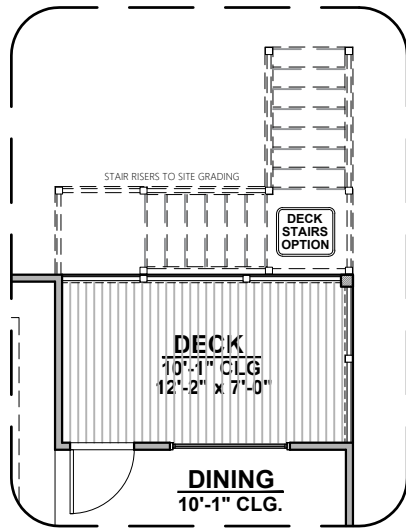

Walkout Finished Basement

1595 Options

Community: GrayHawk

LOW VOLTAGE LEGEND	
LOGO	DESCRIPTION
	COAXIAL CABLE
	DATA
	ISP JUNCTION

**Traditional
Fireplace**

**Contemporary
Elec. Fireplace**

**Contemporary
Gas. Fireplace**