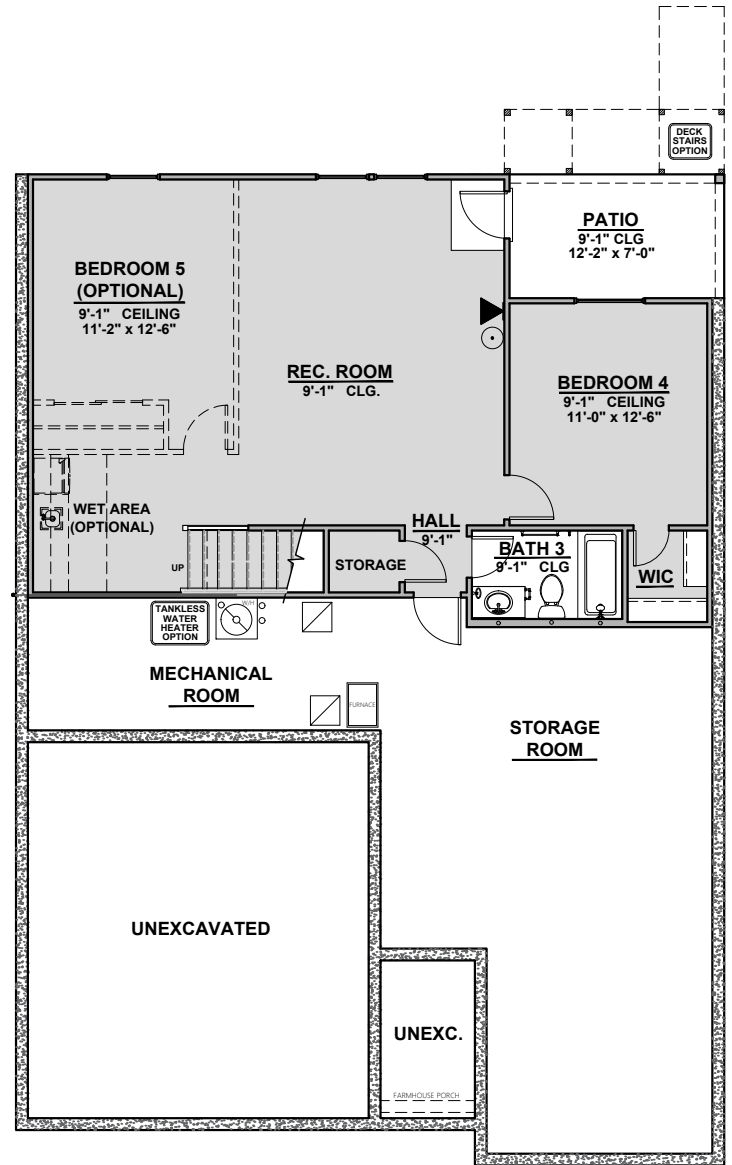

1595 Plan

1595 Square Feet
Community: GrayHawk

LOW VOLTAGE LEGEND	
LOGO	DESCRIPTION
	COAXIAL CABLE
	DATA
	ISP JUNCTION

Garage Orientation: Left Right

Home is complete and accepted as built. _____

Home construction is in process, buyer accepts all option locations. _____

Walkout Finished Basement

1595 Options

Community: GrayHawk

LOW VOLTAGE LEGEND	
LOGO	DESCRIPTION
	COAXIAL CABLE
	DATA
	ISP JUNCTION

**Traditional
Fireplace**

**Contemporary
Elec. Fireplace**

**Contemporary
Gas. Fireplace**