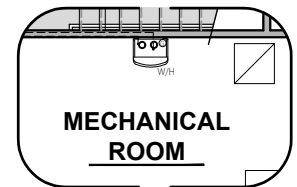

Tankless W/H