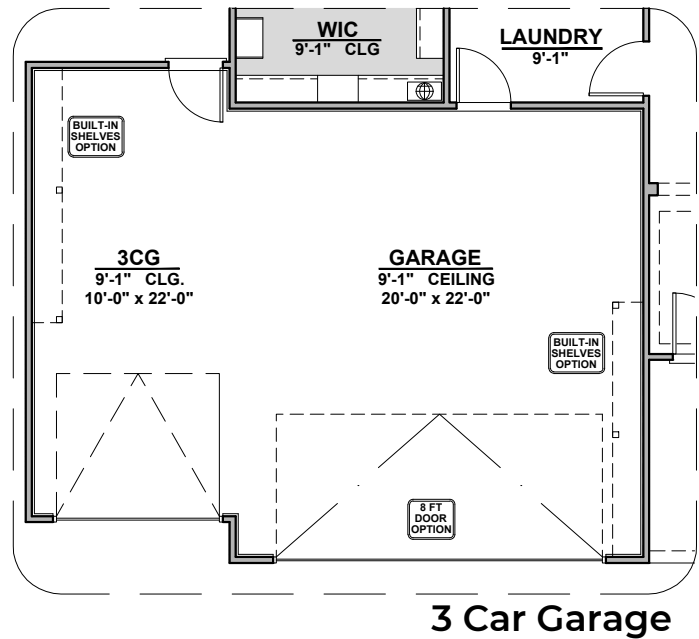

1595 Plan

1595 Square Feet
Community: GrayHawk

LOW VOLTAGE LEGEND	
LOGO	DESCRIPTION
	COAXIAL CABLE
	DATA
	ISP JUNCTION

Garage Orientation: Left Right

Home is complete and accepted as built. _____

Home construction is in process, buyer accepts all option locations. _____

1595 Plan

Community: GrayHawk

Modern Prairie (P)

3CG Modern Prairie (P)

Farmhouse (I)

3CG Farmhouse (I)

Garage Orientation: Left Right

Home is complete and accepted as built. _____