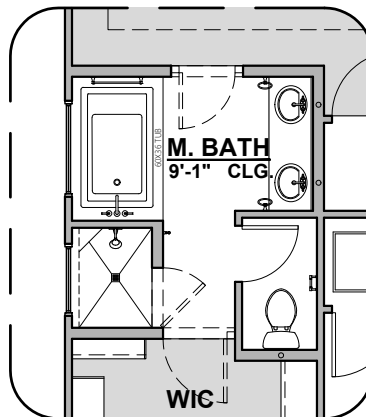

Deck

Fireplace

Tankless W/H

Gourmet Kitchen

Tub w/ Tile Shower

Ceiling Beam Treatment