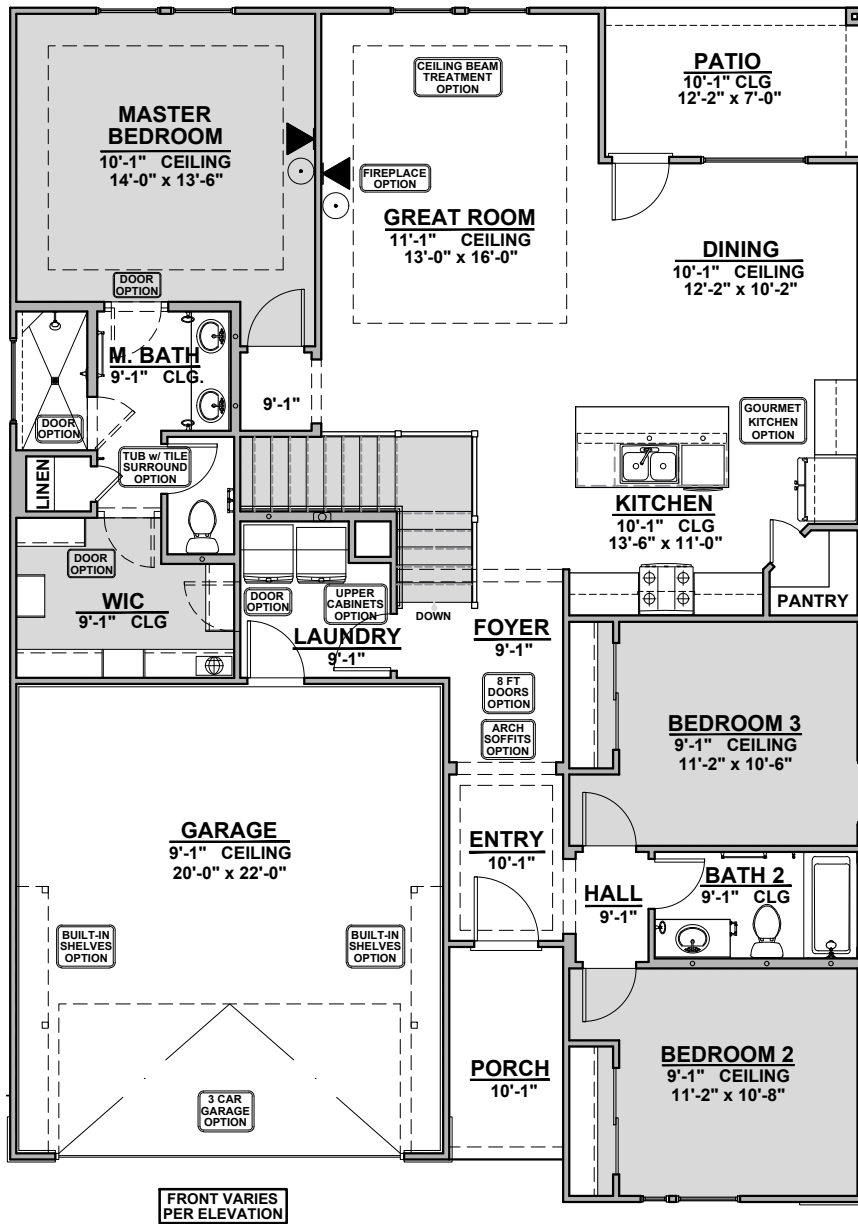

1595 Plan

1595 Square Feet
Community: GrayHawk

LOW VOLTAGE LEGEND	
LOGO	DESCRIPTION
	COAXIAL CABLE
	DATA
	ISP JUNCTION

Garage Orientation: Left Right

Home is complete and accepted as built. _____

Home construction is in process, buyer accepts all option locations. _____

1595 Plan

Community: GrayHawk

Modern Prairie (P)

3CG Modern Prairie (P)

Farmhouse (I)

3CG Farmhouse (I)

Garage Orientation: Left Right

Home is complete and accepted as built. _____

Home construction is in process, buyer accepts all option locations. _____

1595 Plan

Community: GrayHawk

LOW VOLTAGE LEGEND	
LOGO	DESCRIPTION
	COAXIAL CABLE
	DATA
	ISP JUNCTION

Daylight/Full Finished Basement