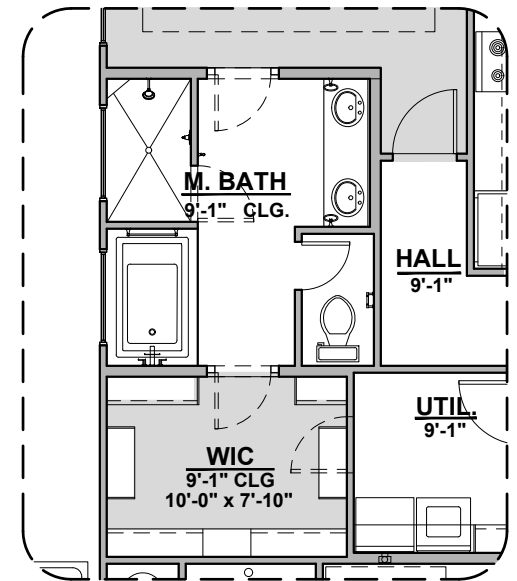

1937 PLAN

1,937 Square Feet
Community: GrayHawk

LOW VOLTAGE LEGEND	
LOGO	DESCRIPTION
	COAXIAL CABLE
	DATA
	ISP JUNCTION

Modern Prairie (P)

Farmhouse (I)

- Home is complete and accepted as built. _____
- Home construction is in process, buyer accepts all option locations. _____

MONTANA OPTIONS

1,937 Square Feet
Community: GrayHawk

LOW VOLTAGE LEGEND	
LOGO	DESCRIPTION
	COAXIAL CABLE
	DATA
	ISP JUNCTION

Study Room

Bedroom 4

Tankless W/H

Gourmet Kitchen

Fireplace

**Traditional
Fireplace**

**Contemporary
Fireplace**

Ceiling Beam Treatment

Tub w/ Tile Shower