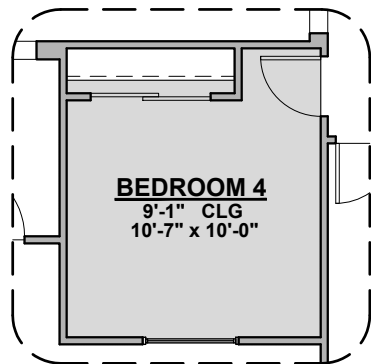

1937 PLAN

1,937 Square Feet
Community: GrayHawk

LOW VOLTAGE LEGEND	
LOGO	DESCRIPTION
	COAXIAL CABLE
	DATA
	ISP JUNCTION

Modern Prairie (P)

Farmhouse (I)

- Home is complete and accepted as built. _____
- Home construction is in process, buyer accepts all option locations. _____

MONTANA OPTIONS

1,937 Square Feet
Community: GrayHawk

LOW VOLTAGE LEGEND	
LOGO	DESCRIPTION
	COAXIAL CABLE
	DATA
	ISP JUNCTION

Study Room

Bedroom 4

Tankless W/H

Gourmet Kitchen

Fireplace