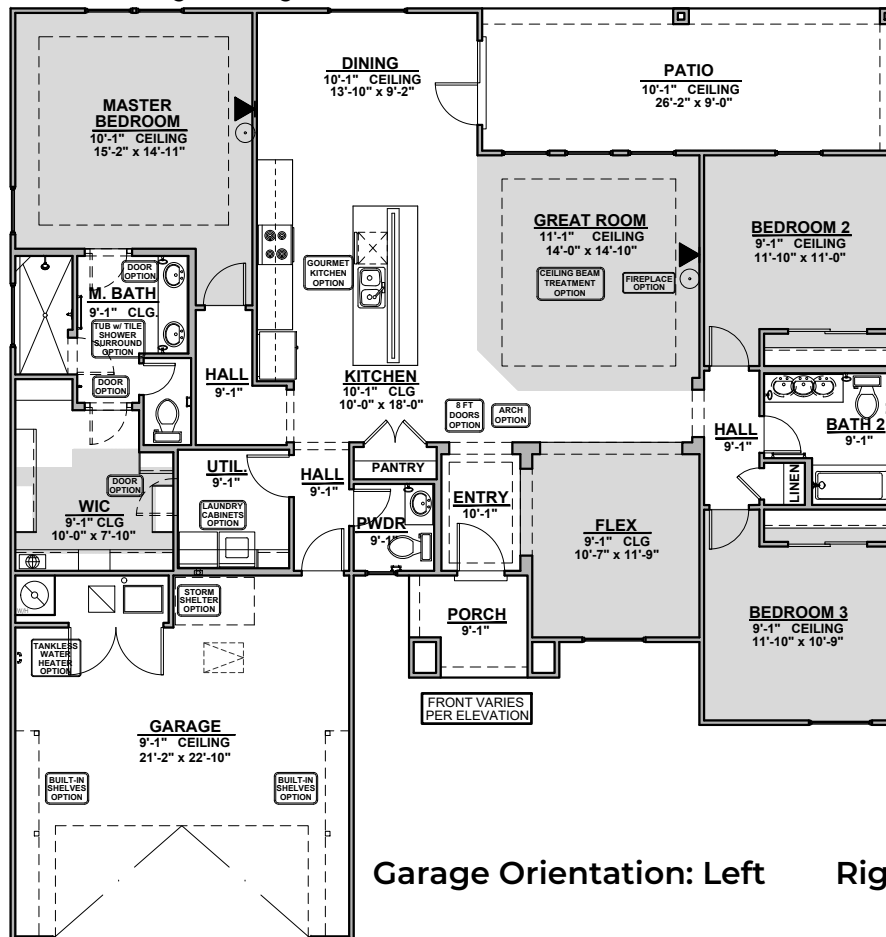

1937 PLAN

1,937 Square Feet
Community: GrayHawk

LOW VOLTAGE LEGEND	
LOGO	DESCRIPTION
	COAXIAL CABLE
	DATA
	ISP JUNCTION

Modern Prairie (P)

Farmhouse (I)

- Home is complete and accepted as built. _____
- Home construction is in process, buyer accepts all option locations. _____

MONTANA OPTIONS

1,937 Square Feet
Community: GrayHawk

LOW VOLTAGE LEGEND	
LOGO	DESCRIPTION
	COAXIAL CABLE
	DATA
	ISP JUNCTION

Study Room

Bedroom 4

Tankless W/H

Gourmet Kitchen

Fireplace