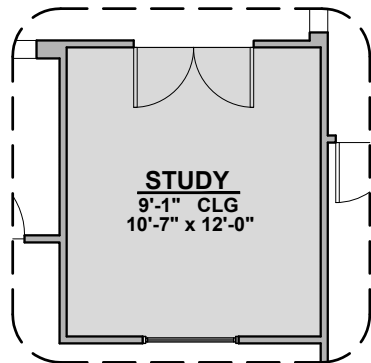

1937 PLAN

1,937 Square Feet
Community: GrayHawk

LOW VOLTAGE LEGEND	
LOGO	DESCRIPTION
	COAXIAL CABLE
	DATA
	ISP JUNCTION

Modern Prairie (P)

Farmhouse (I)

- Home is complete and accepted as built. _____
- Home construction is in process, buyer accepts all option locations. _____

MONTANA OPTIONS

1,937 Square Feet
Community: GrayHawk

LOW VOLTAGE LEGEND	
LOGO	DESCRIPTION
	COAXIAL CABLE
	DATA
	ISP JUNCTION

Study Room

Bedroom 4

Tankless W/H

Gourmet Kitchen

Fireplace