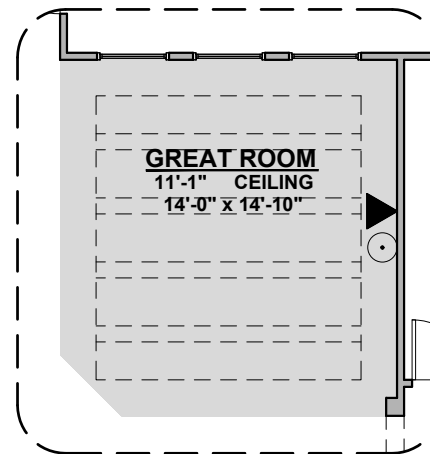

Ceiling Beam Treatment