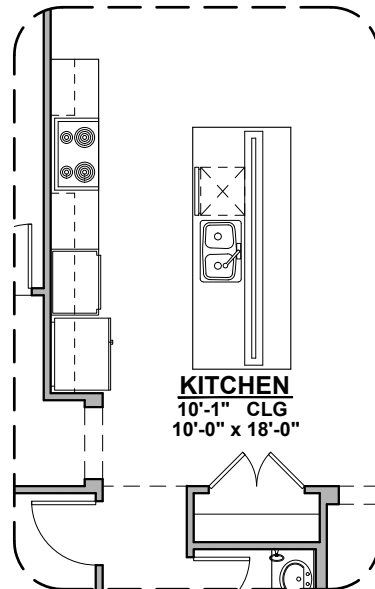

1937 PLAN

1,937 Square Feet
Community: GrayHawk

LOW VOLTAGE LEGEND	
LOGO	DESCRIPTION
	COAXIAL CABLE
	DATA
	ISP JUNCTION

Modern Prairie (P)

Farmhouse (I)

- Home is complete and accepted as built. _____
- Home construction is in process, buyer accepts all option locations. _____

MONTANA OPTIONS

1,937 Square Feet
Community: GrayHawk

LOW VOLTAGE LEGEND	
LOGO	DESCRIPTION
	COAXIAL CABLE
	DATA
	ISP JUNCTION

Study Room

Bedroom 4

Tankless W/H

Gourmet Kitchen

Fireplace