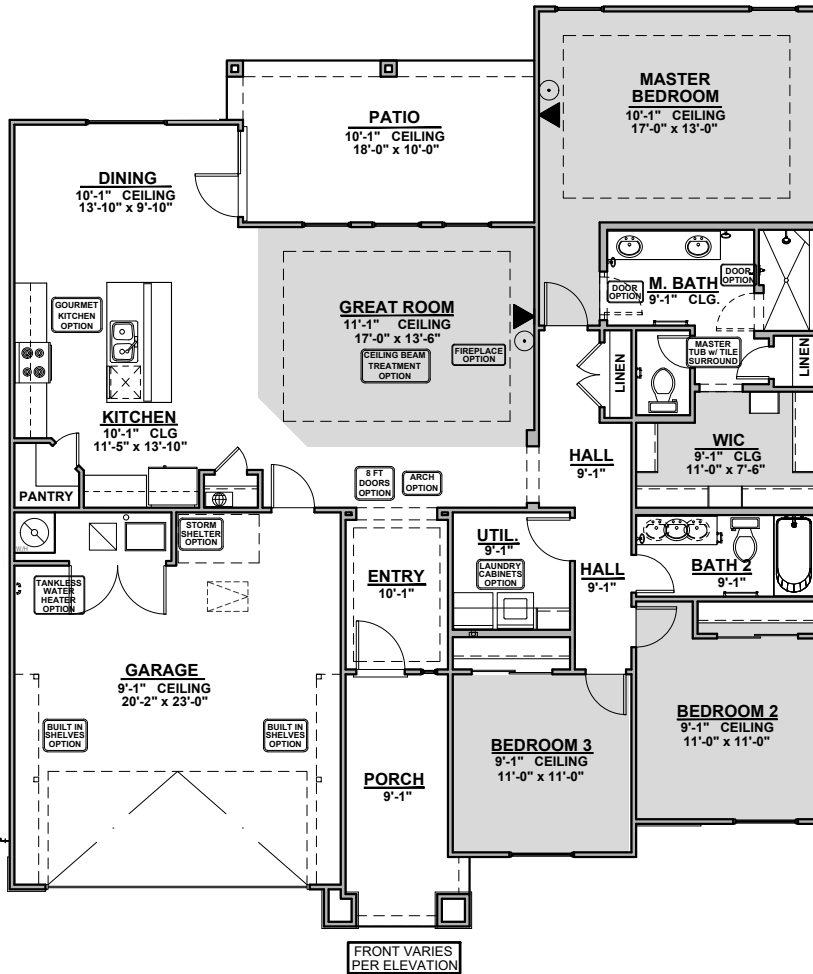

1755

1,755 Square Feet
Community: The Branches

| LOW VOLTAGE LEGEND | |
|--------------------|---------------|
| LOGO | DESCRIPTION |
| | COAXIAL CABLE |
| | DATA |
| | ISP JUNCTION |

Modern Prairie (P)

Farmhouse (I)

Garage Orientation: Left Right

Home is complete and accepted as built. _____

Home construction is in process, buyer accepts all option locations. _____

1755 OPTIONS

Community: The Branches

| LOW VOLTAGE LEGEND | |
|--------------------|---------------|
| LOGO | DESCRIPTION |
| | COAXIAL CABLE |
| | DATA |
| | ISP JUNCTION |