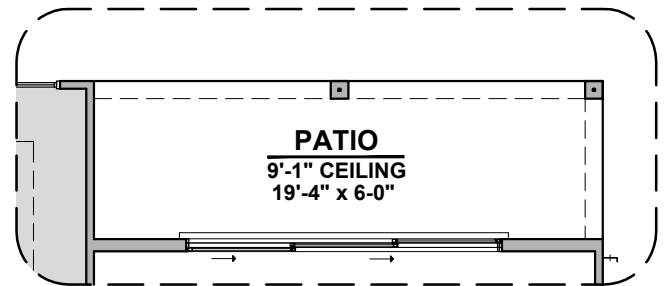

Stacking Door Option