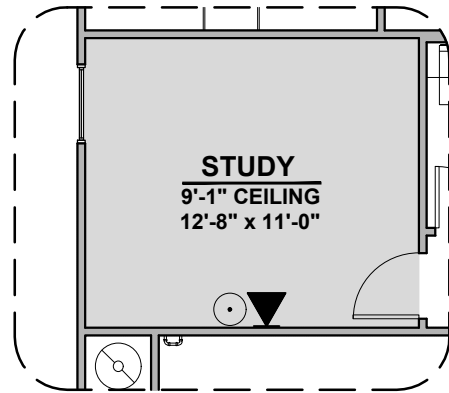

1,930 Square Feet

Community: Hunter's Ranch

| LOW VOLTAGE LEGEND | |
|--------------------|-------------|
| LOGO | DESCRIPTION |
| | CABLE TV |
| | CAT 5 DATA |

Sliding Glass Door Option

Study ILO Bedroom 4 Option