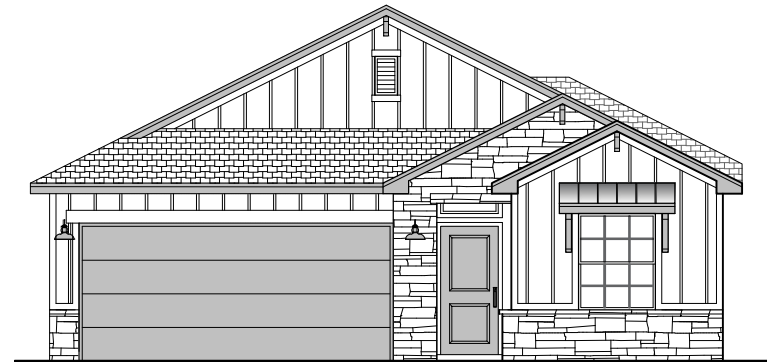

Cloudcroft

1,930 Square Feet

Community: Hunter's Ranch

| LOW VOLTAGE LEGEND | |
|--------------------|-------------|
| LOGO | DESCRIPTION |
| | CABLE TV |
| | CAT 5 DATA |

Modern Prairie

Modern Farmhouse

Garage Orientation: Left Right

Home is complete and accepted as built. _____

Home construction is in process, buyer accepts all option locations. _____

Cloudcroft Options

1,930 Square Feet

Community: Hunter's Ranch

| LOW VOLTAGE LEGEND | |
|--------------------|-------------|
| LOGO | DESCRIPTION |
| | CABLE TV |
| | CAT 5 DATA |