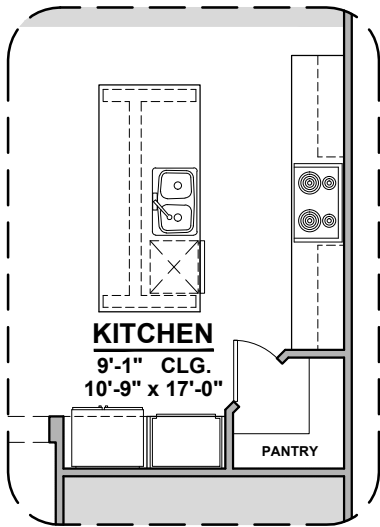

Gourmet Kitchen Option

Tub w/Glass Shower Option

Deluxe Glass Shower Option

Extended Patio Option

Ceiling Beam Treatment Option

Barn Door Option

50 Gal. Water Heater Option

Cloudcroft Options