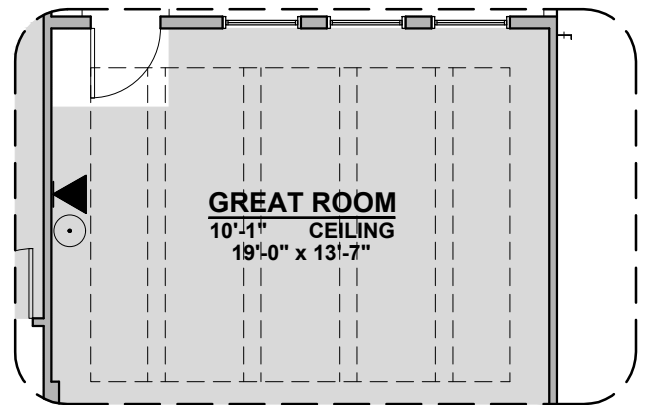

Ceiling Beam Treatment Option