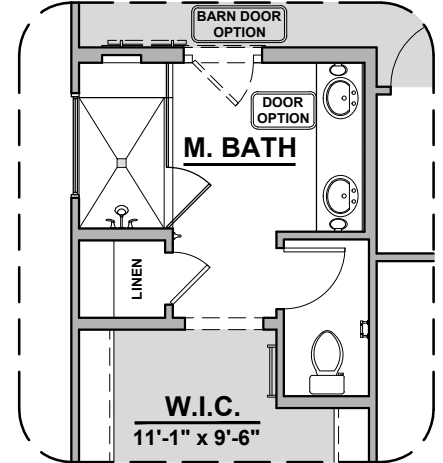

Home is complete and accepted as built. _____

Home construction is in process, buyer accepts all option locations. _____

Cloudcroft Options

1,930 Square Feet

Community: Hunter's Ranch

| LOW VOLTAGE LEGEND | |
|--------------------|-------------|
| LOGO | DESCRIPTION |
| | CABLE TV |
| | CAT 5 DATA |

Gourmet Kitchen Option

Tub w/Glass Shower Option

Deluxe Glass Shower Option

Extended Patio Option

Ceiling Beam Treatment Option

Barn Door Option

50 Gal. Water Heater Option

Cloudcroft Options

1,930 Square Feet

Community: Hunter's Ranch

| LOW VOLTAGE LEGEND | |
|--------------------|-------------|
| LOGO | DESCRIPTION |
| | CABLE TV |
| | CAT 5 DATA |

Sliding Glass Door Option

Study ILO Bedroom 4 Option