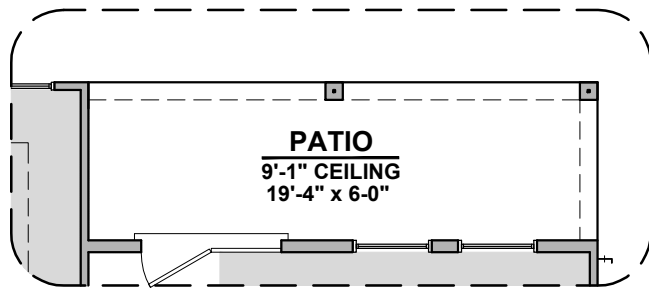

1,930 Square Feet

Community: Hunter's Ranch

| LOW VOLTAGE LEGEND | |
|--------------------|-------------|
| LOGO | DESCRIPTION |
| | CABLE TV |
| | CAT 5 DATA |

Sliding Glass Door Option

Study ILO Bedroom 4 Option