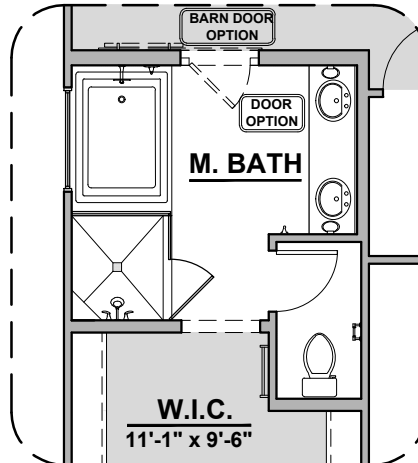

Gourmet Kitchen Option

Tub w/Glass Shower Option

Deluxe Glass Shower Option

Extended Patio Option

Ceiling Beam Treatment Option

Barn Door Option

50 Gal. Water Heater Option

Cloudcroft Options