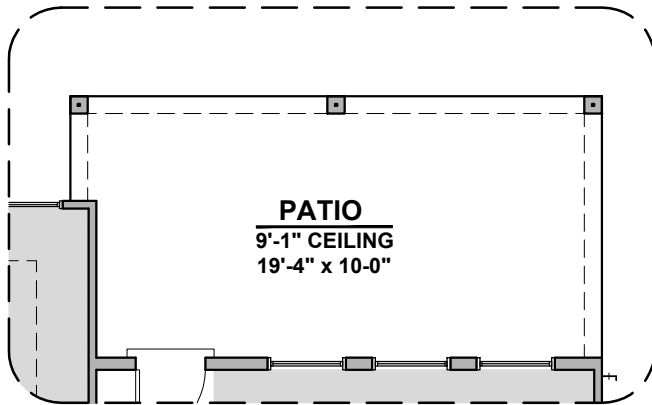

Gourmet Kitchen Option

Tub w/Glass Shower Option

Deluxe Glass Shower Option

Extended Patio Option

Ceiling Beam Treatment Option

Barn Door Option

50 Gal. Water Heater Option

Cloudcroft Options