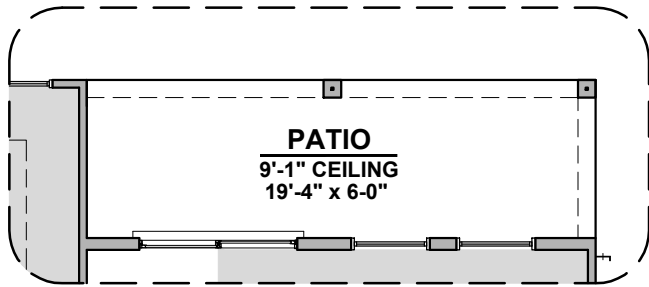

1,930 Square Feet

Community: Hunter's Ranch

| LOW VOLTAGE LEGEND | |
|--------------------|-------------|
| LOGO | DESCRIPTION |
| | CABLE TV |
| | CAT 5 DATA |

Sliding Glass Door Option

Study ILO Bedroom 4 Option