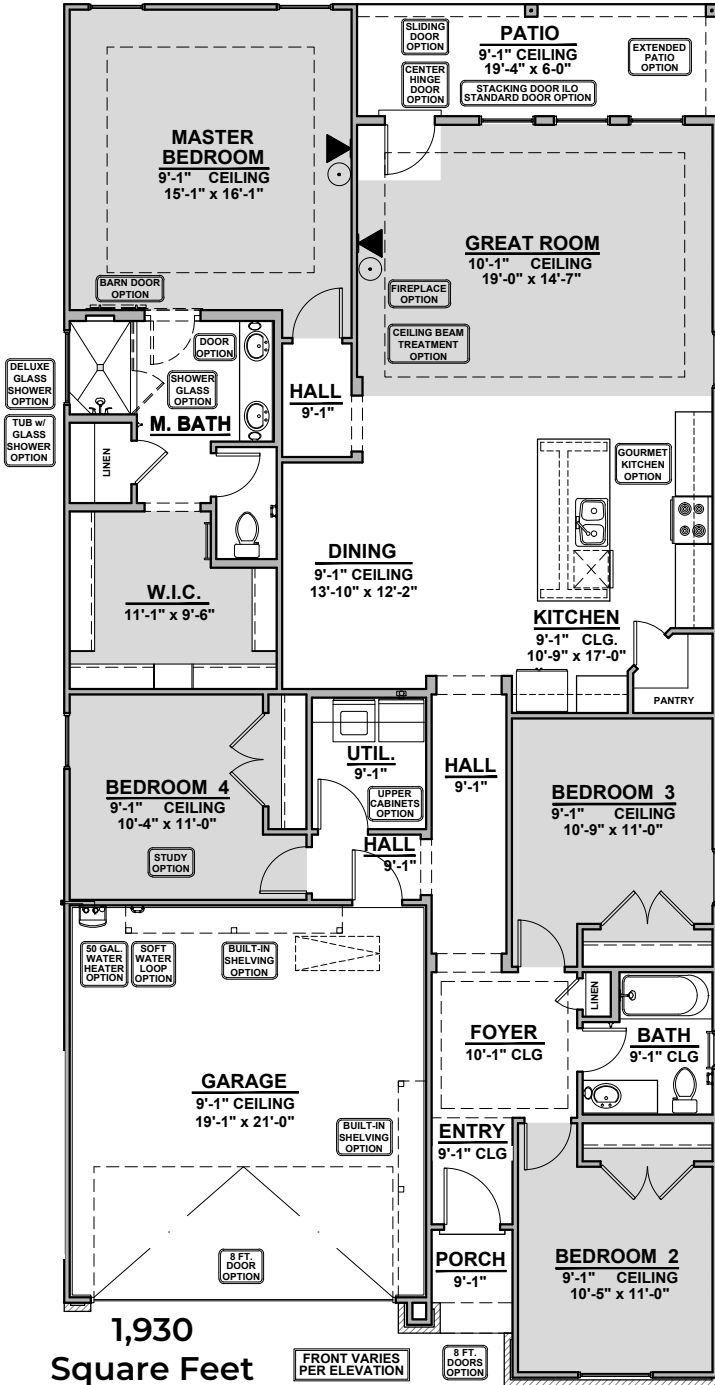

Cloudcroft

1,930 Square Feet

Community: Hunter's Ranch

| LOW VOLTAGE LEGEND | |
|--------------------|-------------|
| LOGO | DESCRIPTION |
| | CABLE TV |
| | CAT 5 DATA |

Modern Prairie

Modern Farmhouse

Garage Orientation: Left Right

Home is complete and accepted as built. _____

Home construction is in process, buyer accepts all option locations. _____

Cloudcroft Options

1,930 Square Feet

Community: Hunter's Ranch

| LOW VOLTAGE LEGEND | |
|--------------------|-------------|
| LOGO | DESCRIPTION |
| | CABLE TV |
| | CAT 5 DATA |

Gourmet Kitchen Option

Tub w/Glass Shower Option

Deluxe Glass Shower Option

Extended Patio Option

Ceiling Beam Treatment Option

Barn Door Option

50 Gal. Water Heater Option

Cloudcroft Options

1,930 Square Feet

Community: Hunter's Ranch

| LOW VOLTAGE LEGEND | |
|--------------------|-------------|
| LOGO | DESCRIPTION |
| | CABLE TV |
| | CAT 5 DATA |

Sliding Glass Door Option

Study ILO Bedroom 4 Option