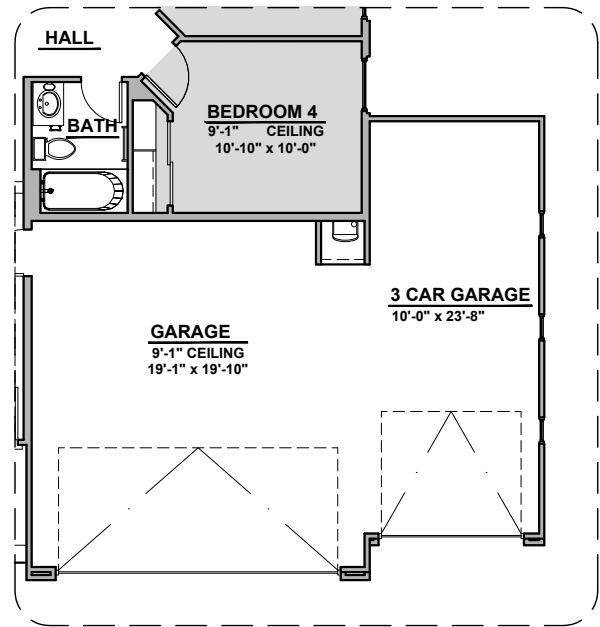

2180 Plan

Community: Cerro Vista

LOW VOLTAGE LEGEND	
LOGO	DESCRIPTION
	CABLE TV
	CAT 5 DATA

2180 Square Feet

3 Car Garage

Garage Orientation: Left Right

Home is complete and accepted as built. _____

Home construction is in process, buyer accepts all option locations. _____

2180 Elevations

Community: Cerro Vista

Tuscan (B)

3CG Tuscan (B)

Mediterranean (E)

3CG Mediterranean (E)

Garage Orientation: Left Right

Home is complete and accepted as built. _____

**Contemporary
Fireplace**

**Gourmet
kitchen**

Guest Suite

**Tub w/ Tile
Shower**

Bedroom 5

**Stacking Door
ILO Standard Door**

**Patio Door
ILO Standard Door**