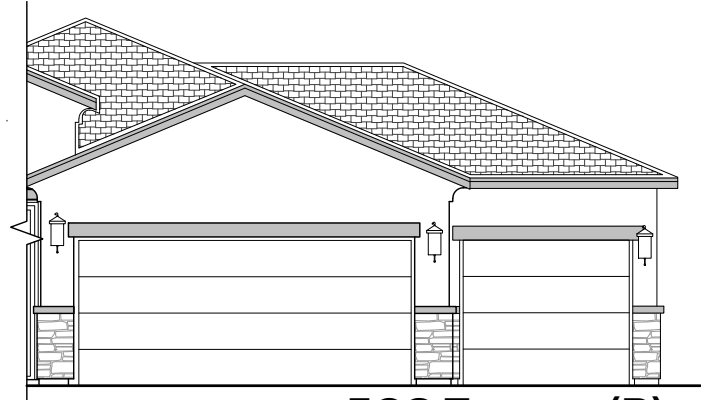

2180 Plan

Community: Cerro Vista

LOW VOLTAGE LEGEND	
LOGO	DESCRIPTION
	CABLE TV
	CAT 5 DATA

2180 Square Feet

3 Car Garage

Garage Orientation: Left Right

Home is complete and accepted as built. _____

Home construction is in process, buyer accepts all option locations. _____

2180 Elevations

Community: Cerro Vista

Tuscan (B)

3CG Tuscan (B)

Mediterranean (E)

3CG Mediterranean (E)

Garage Orientation: Left Right

Home is complete and accepted as built. _____