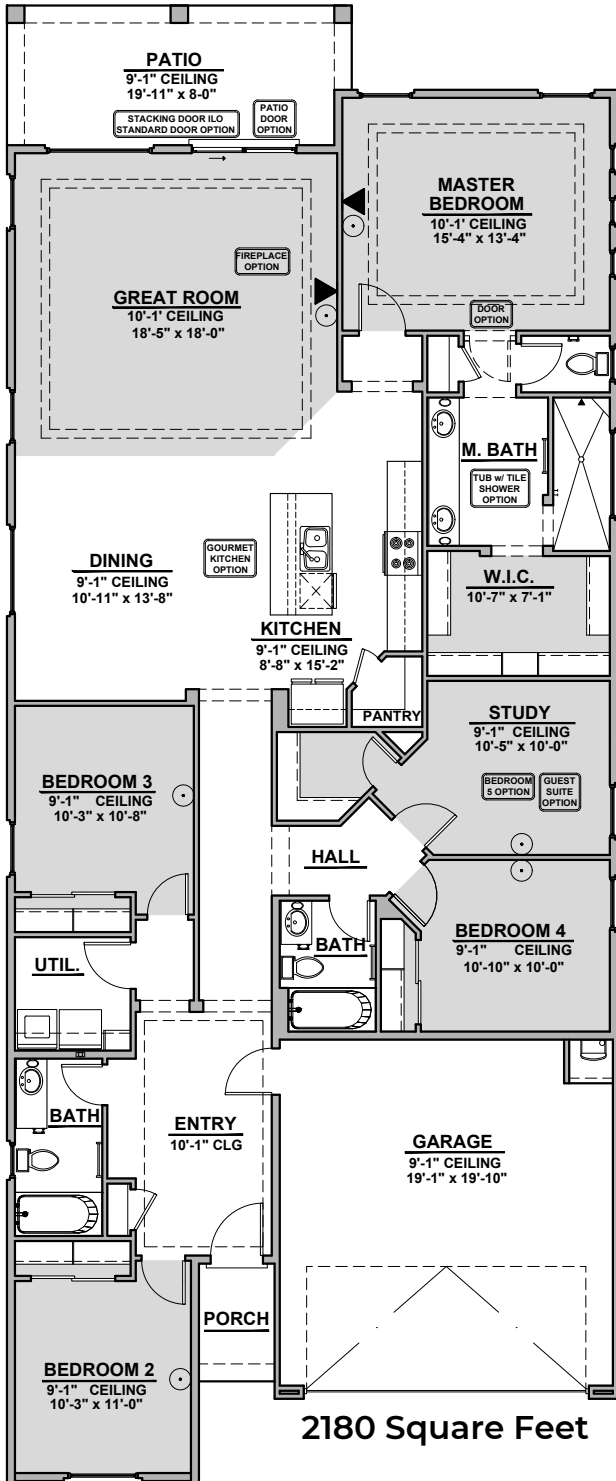

2180 Plan

Community: Cerro Vista

LOW VOLTAGE LEGEND	
LOGO	DESCRIPTION
	CABLE TV
	CAT 5 DATA

2180 Square Feet

3 Car Garage

Garage Orientation: Left Right

Home is complete and accepted as built. _____

Home construction is in process, buyer accepts all option locations. _____

2180 Elevations

Community: Cerro Vista

Tuscan (B)

3CG Tuscan (B)

Mediterranean (E)

3CG Mediterranean (E)

Garage Orientation: Left Right

Home is complete and accepted as built. _____

Home construction is in process, buyer accepts all option locations. _____

2180 Options

Community: Cerro Vista

LOW VOLTAGE LEGEND	
LOGO	DESCRIPTION
	CABLE TV
	CAT 5 DATA

Fireplace

**Traditional
Fireplace**

**Contemporary
Fireplace**

**Gourmet
kitchen**

Guest Suite

**Tub w/ Tile
Shower**

Bedroom 5

**Stacking Door
ILO Standard Door**

**Patio Door
ILO Standard Door**