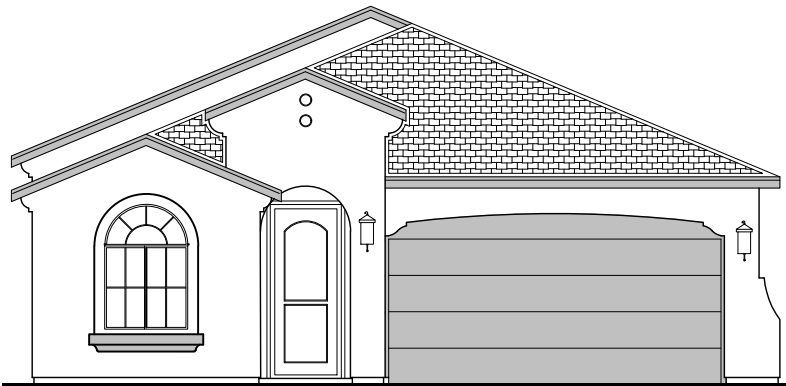

2180 Plan

Community: Cerro Vista

LOW VOLTAGE LEGEND	
LOGO	DESCRIPTION
	CABLE TV
	CAT 5 DATA

2180 Square Feet

3 Car Garage

Garage Orientation: Left Right

Home is complete and accepted as built. _____

Home construction is in process, buyer accepts all option locations. _____

2180 Elevations

Community: Cerro Vista

Tuscan (B)

3CG Tuscan (B)

Mediterranean (E)

3CG Mediterranean (E)

Garage Orientation: Left Right

Home is complete and accepted as built. _____