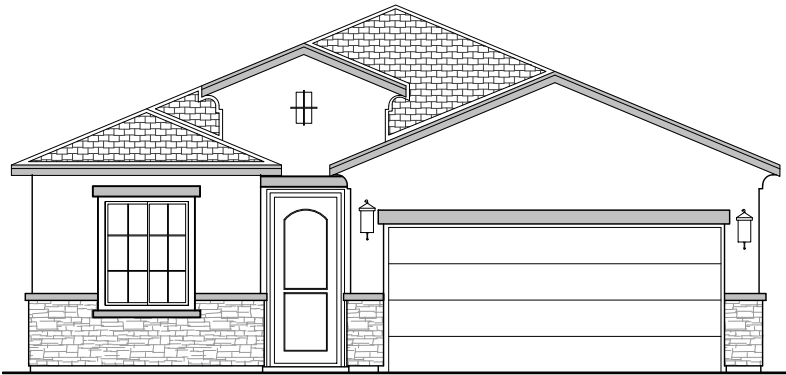

2180 Plan

Community: Cerro Vista

LOW VOLTAGE LEGEND	
LOGO	DESCRIPTION
	CABLE TV
	CAT 5 DATA

2180 Square Feet

3 Car Garage

Garage Orientation: Left Right

Home is complete and accepted as built. _____

Home construction is in process, buyer accepts all option locations. _____

2180 Elevations

Community: Cerro Vista

Tuscan (B)

3CG Tuscan (B)

Mediterranean (E)

3CG Mediterranean (E)

Garage Orientation: Left Right

Home is complete and accepted as built. _____

Home construction is in process, buyer accepts all option locations. _____

2180 Options

Community: Cerro Vista

LOW VOLTAGE LEGEND	
LOGO	DESCRIPTION
	CABLE TV
	CAT 5 DATA

Fireplace

**Traditional
Fireplace**