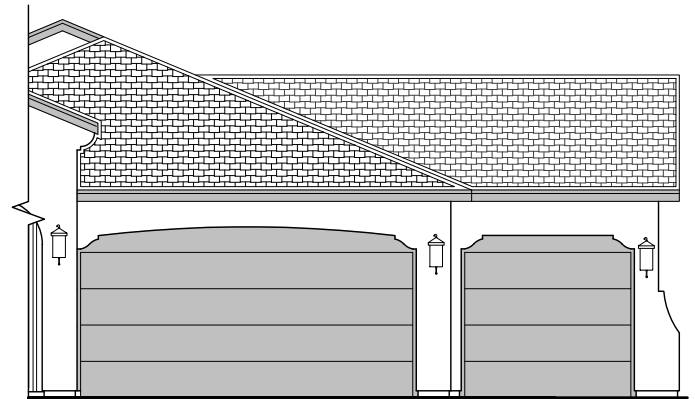

2180 Plan

Community: Cerro Vista

LOW VOLTAGE LEGEND	
LOGO	DESCRIPTION
	CABLE TV
	CAT 5 DATA

2180 Square Feet

3 Car Garage

Garage Orientation: Left Right

Home is complete and accepted as built. _____

Home construction is in process, buyer accepts all option locations. _____

2180 Elevations

Community: Cerro Vista

Tuscan (B)

3CG Tuscan (B)

Mediterranean (E)

3CG Mediterranean (E)

Garage Orientation: Left Right

Home is complete and accepted as built. _____