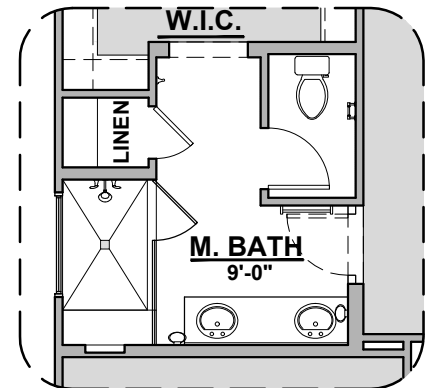

Artesia

1,752 Square Feet

Community: Hunter's Ranch

LOW VOLTAGE LEGEND	
LOGO	DESCRIPTION
	CABLE TV
	CAT 5 DATA

1,752 Square Feet

Modern Prairie

Modern Farmhouse

Garage Orientation: Left Right

Study ILO Flex room Option

Bedroom 4 ILO Flex room Option

Barn Door Option

Sliding Glass Door Option

Center Hinge Door Option

50 Gal. Water Heater Option

Fireplace Option

Traditional Fireplace Option

Contemporary Fireplace Option

Artesia Options

1,752 Square Feet

Community: Hunter's Ranch

LOW VOLTAGE LEGEND	
LOGO	DESCRIPTION
	CABLE TV
	CAT 5 DATA

Gourmet Kitchen Option

Tub w/Glass Shower Option

Deluxe Glass Shower Option

Extended Patio Option

Ceiling Beam Treatment Option