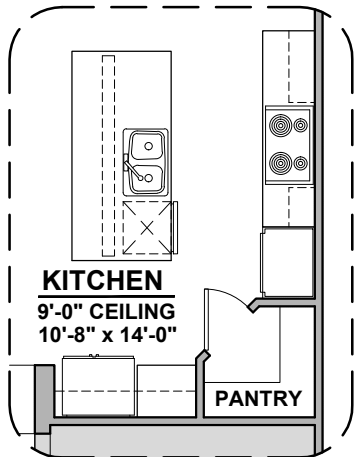

Study ILO Flex room Option

Bedroom 4 ILO Flex room Option

Barn Door Option

Sliding Glass Door Option

Center Hinge Door Option

50 Gal. Water Heater Option

Fireplace Option

Traditional Fireplace Option

Contemporary Fireplace Option

Artesia Options

1,752 Square Feet

Community: Hunter's Ranch

LOW VOLTAGE LEGEND	
LOGO	DESCRIPTION
	CABLE TV
	CAT 5 DATA

Gourmet Kitchen Option

Tub w/Glass Shower Option

Deluxe Glass Shower Option