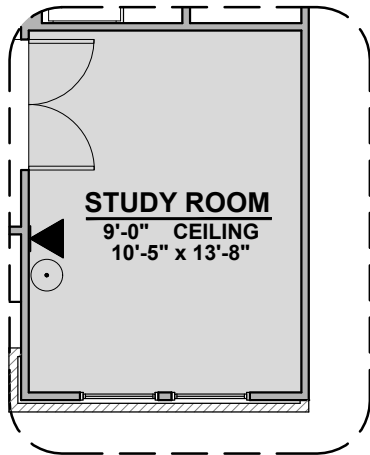

Home is complete and accepted as built. _____

Home construction is in process, buyer accepts all option locations. _____

Artesia Options

1,752 Square Feet

Community: Hunter's Ranch

LOW VOLTAGE LEGEND	
LOGO	DESCRIPTION
	CABLE TV
	CAT 5 DATA

Study ILO Flex room Option

Bedroom 4 ILO Flex room Option

Barn Door Option

Sliding Glass Door Option

Center Hinge Door Option

50 Gal. Water Heater Option

Fireplace Option

Traditional Fireplace Option