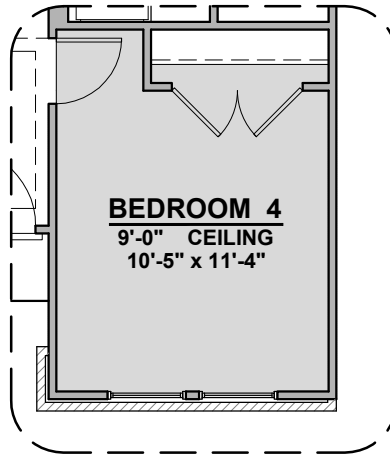

Artesia

1,752 Square Feet

Community: Hunter's Ranch

LOW VOLTAGE LEGEND	
LOGO	DESCRIPTION
	CABLE TV
	CAT 5 DATA

1,752 Square Feet

Modern Prairie

Modern Farmhouse

Garage Orientation: Left Right

Home is complete and accepted as built. _____

Home construction is in process, buyer accepts all option locations. _____

Artesia Options

1,752 Square Feet

Community: Hunter's Ranch

LOW VOLTAGE LEGEND	
LOGO	DESCRIPTION
	CABLE TV
	CAT 5 DATA

Study ILO Flex room Option

Bedroom 4 ILO Flex room Option

Barn Door Option

Sliding Glass Door Option

Center Hinge Door Option

50 Gal. Water Heater Option

Fireplace Option

Traditional Fireplace Option