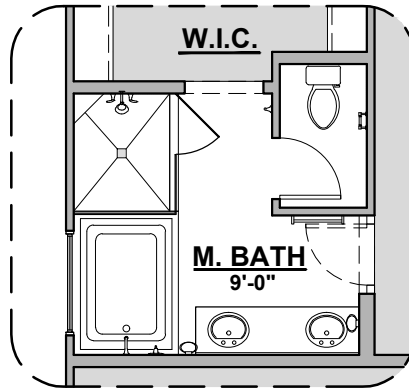

Study ILO Flex room Option

Bedroom 4 ILO Flex room Option

Barn Door Option

Sliding Glass Door Option

Center Hinge Door Option

50 Gal. Water Heater Option

Fireplace Option

Traditional Fireplace Option

Contemporary Fireplace Option

Artesia Options

1,752 Square Feet

Community: Hunter's Ranch

LOW VOLTAGE LEGEND	
LOGO	DESCRIPTION
	CABLE TV
	CAT 5 DATA

Gourmet Kitchen Option

Tub w/Glass Shower Option

Deluxe Glass Shower Option

Extended Patio Option

Ceiling Beam Treatment Option