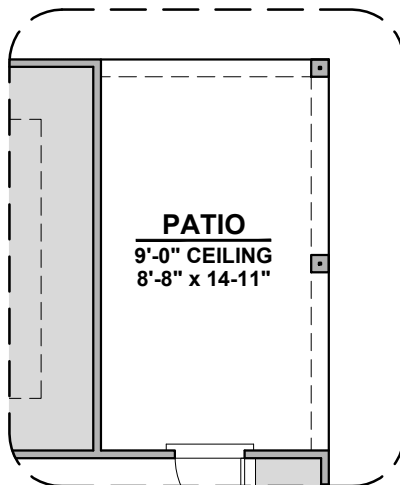

Study ILO Flex room Option

Bedroom 4 ILO Flex room Option

Barn Door Option

Sliding Glass Door Option

Center Hinge Door Option

50 Gal. Water Heater Option

Fireplace Option

Traditional Fireplace Option

Contemporary Fireplace Option

Artesia Options

1,752 Square Feet

Community: Hunter's Ranch

LOW VOLTAGE LEGEND	
LOGO	DESCRIPTION
	CABLE TV
	CAT 5 DATA

Gourmet Kitchen Option

Tub w/Glass Shower Option

Deluxe Glass Shower Option