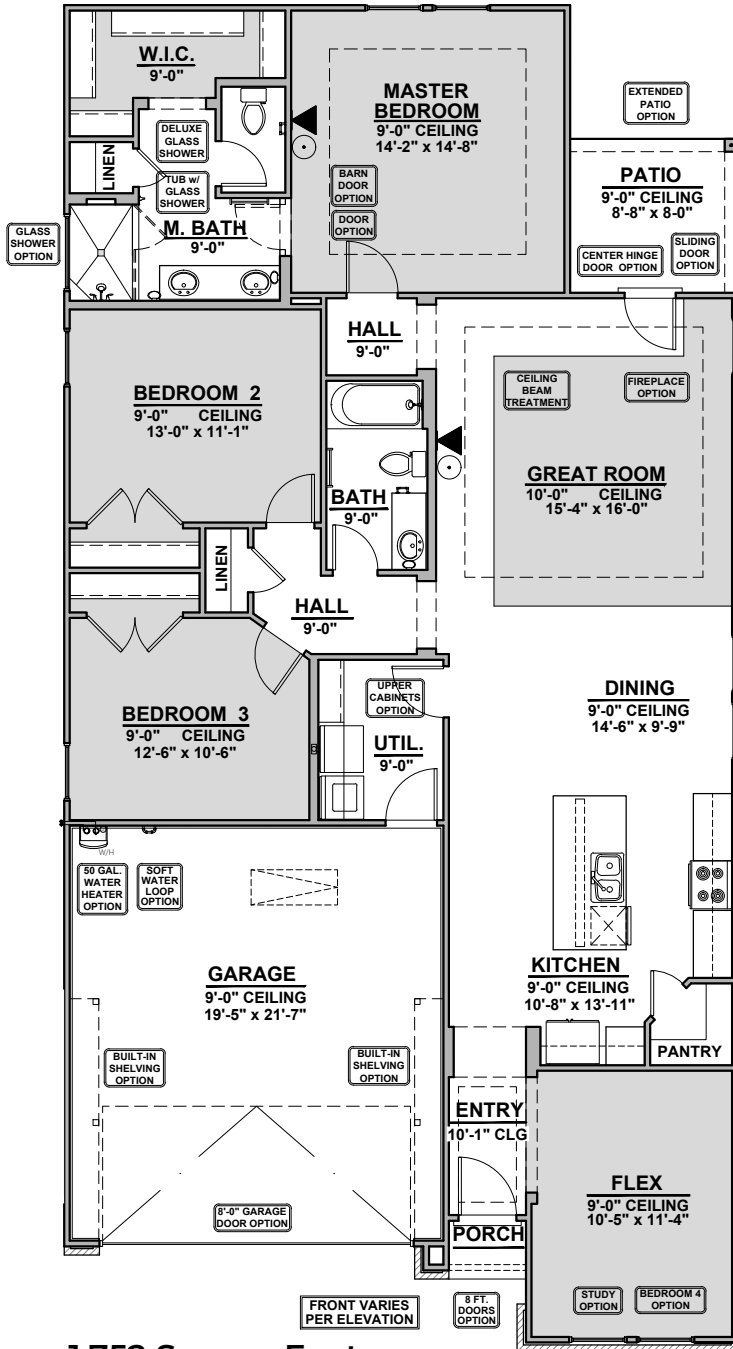

Artesia

1,752 Square Feet

Community: Hunter's Ranch

LOW VOLTAGE LEGEND	
LOGO	DESCRIPTION
	CABLE TV
	CAT 5 DATA

1,752 Square Feet

Modern Prairie

Modern Farmhouse

Garage Orientation: Left Right

Home is complete and accepted as built. _____

Home construction is in process, buyer accepts all option locations. _____

Artesia Options

1,752 Square Feet

Community: Hunter's Ranch

LOW VOLTAGE LEGEND	
LOGO	DESCRIPTION
	CABLE TV
	CAT 5 DATA

Study ILO Flex room Option

Bedroom 4 ILO Flex room Option

Barn Door Option

Sliding Glass Door Option

Center Hinge Door Option

50 Gal. Water Heater Option

Fireplace Option

Traditional Fireplace Option

Contemporary Fireplace Option

Artesia Options

1,752 Square Feet

Community: Hunter's Ranch

LOW VOLTAGE LEGEND	
LOGO	DESCRIPTION
	CABLE TV
	CAT 5 DATA

Gourmet Kitchen Option

Tub w/Glass Shower Option

Deluxe Glass Shower Option