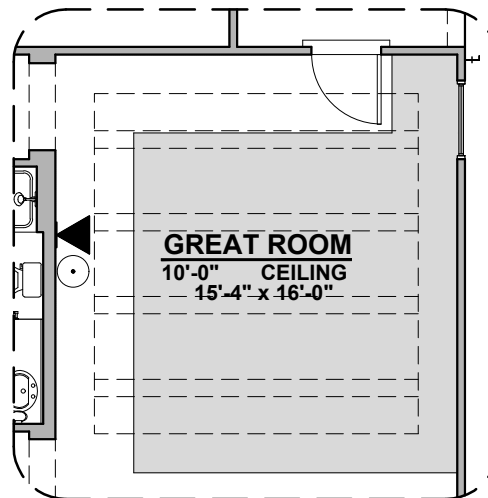

Ceiling Beam Treatment Option