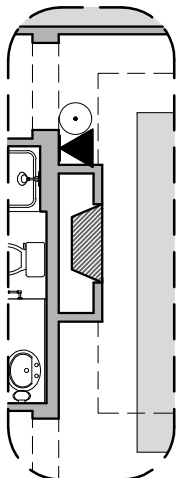

Study ILO Flex room Option

Bedroom 4 ILO Flex room Option

Barn Door Option

Sliding Glass Door Option

Center Hinge Door Option

50 Gal. Water Heater Option

Fireplace Option

Traditional Fireplace Option

Contemporary Fireplace Option

Artesia Options

1,752 Square Feet

Community: Hunter's Ranch

LOW VOLTAGE LEGEND	
LOGO	DESCRIPTION
	CABLE TV
	CAT 5 DATA

Gourmet Kitchen Option

Tub w/Glass Shower Option

Deluxe Glass Shower Option