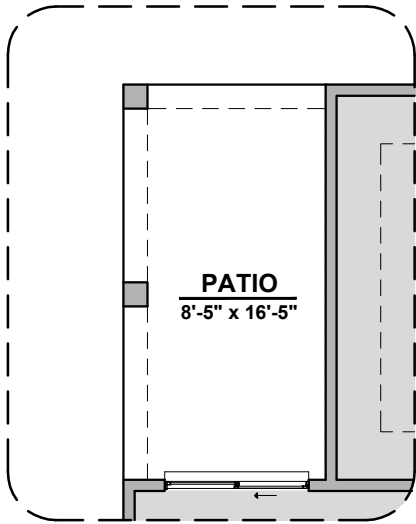

1649 Plan Options

Community: Vista Sandia

LOW VOLTAGE LEGEND	
LOGO	DESCRIPTION
	CABLE TV
	CAT 5 DATA

**Extended
Patio Option**