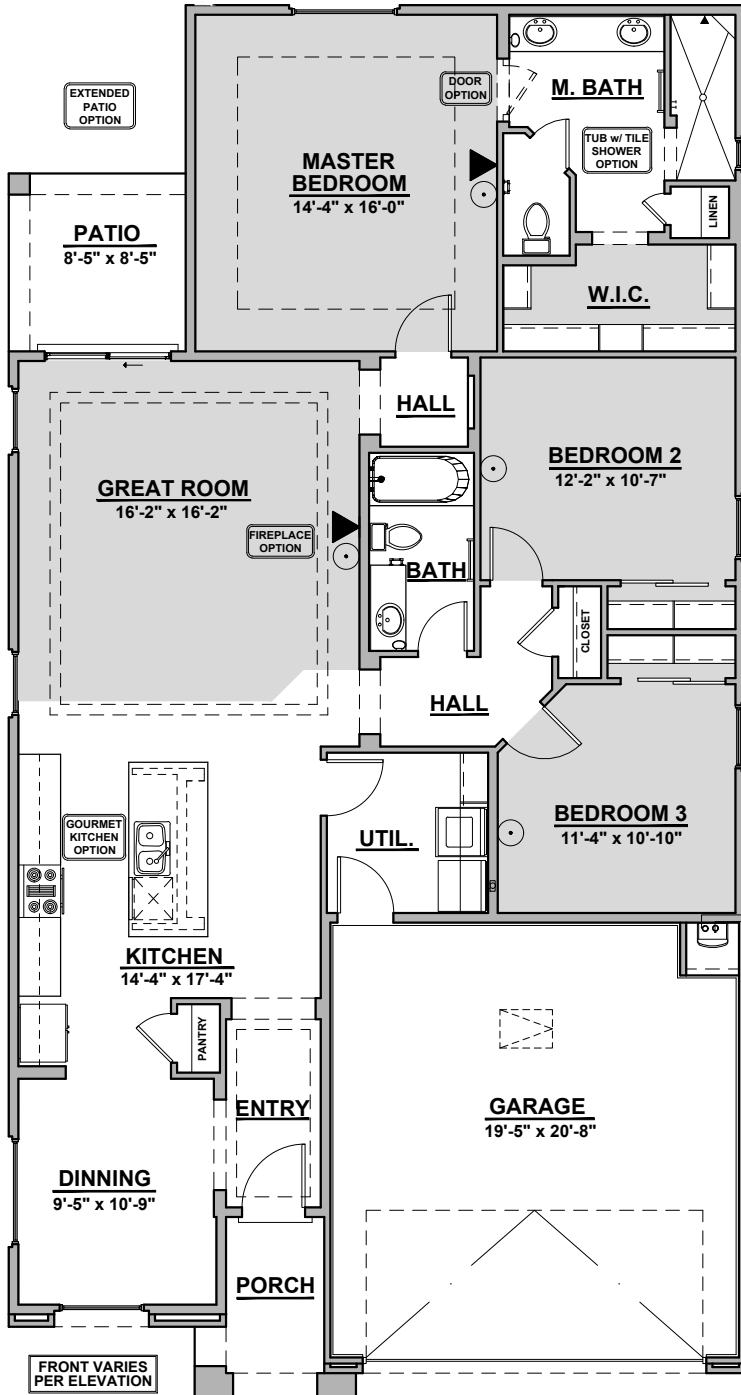

# 1649 Plan

Community: Vista Sandia

LOW VOLTAGE LEGEND	
LOGO	DESCRIPTION
	CABLE TV
	CAT 5 DATA

**Tuscan**

**Mediterranean**

1,649 Square Feet

Garage Orientation:  Left  Right

Home is complete and accepted as built. \_\_\_\_\_

Home construction is in process, buyer accepts all option locations. \_\_\_\_\_

# 1649 Plan Options

Community: Vista Sandia

LOW VOLTAGE LEGEND	
LOGO	DESCRIPTION
	CABLE TV
	CAT 5 DATA

**Extended  
Patio Option**

**Fireplace  
Option**

**Traditional  
Fireplace**

**Contemporary  
Fireplace**

**Gourmet Kitchen  
Option**

**Tub w/ Tile  
Shower Option**

**Patio Door Option**