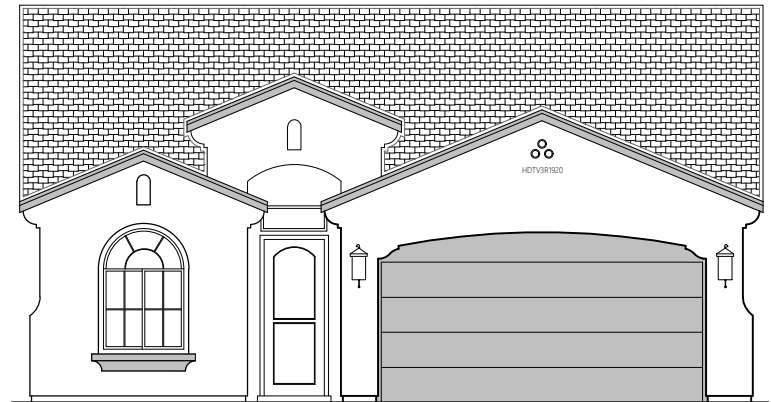

# 1649 Plan

Community: Vista Sandia

LOW VOLTAGE LEGEND	
LOGO	DESCRIPTION
	CABLE TV
	CAT 5 DATA

**Tuscan**

**Mediterranean**

1,649 Square Feet

Garage Orientation:  Left  Right

Home is complete and accepted as built. \_\_\_\_\_

Home construction is in process, buyer accepts all option locations. \_\_\_\_\_