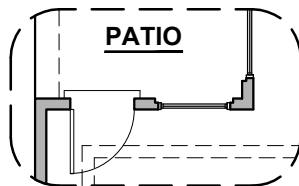

Patio Door Option