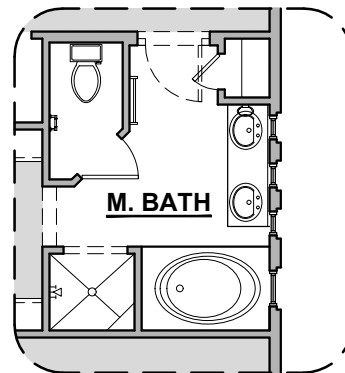

**Tub with Tile
Shower Option**