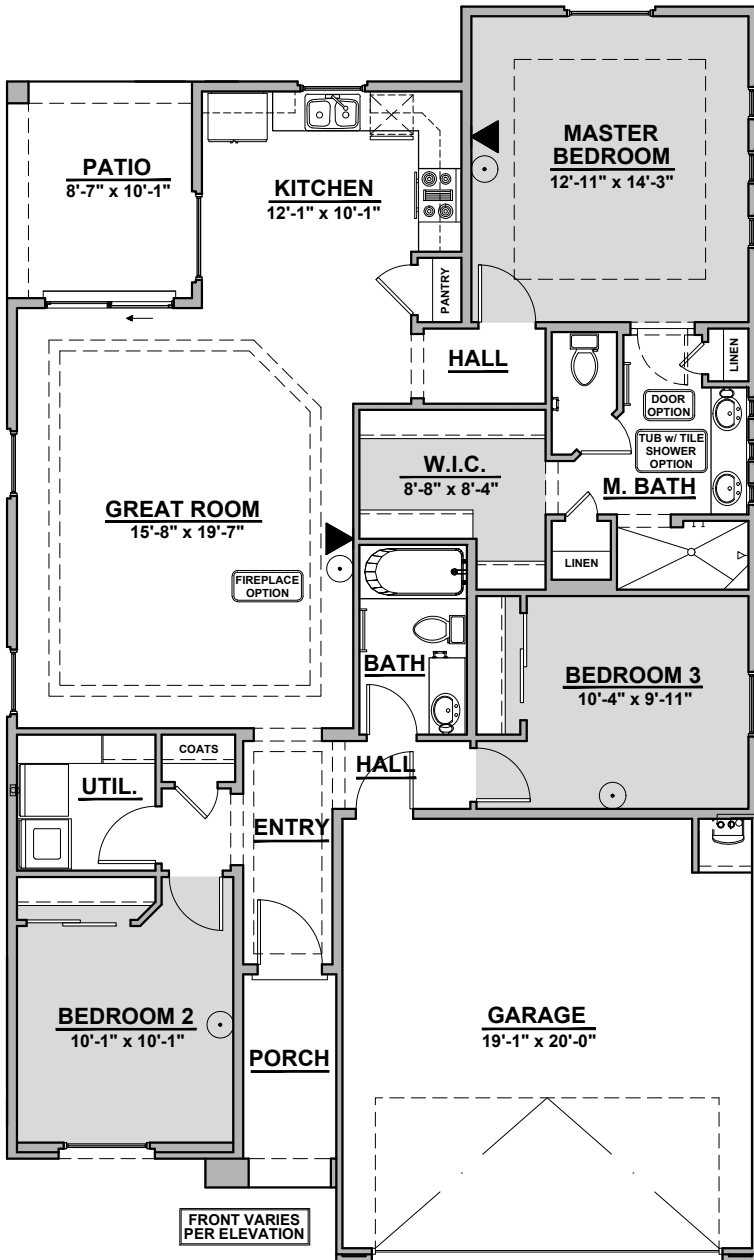

1366 Plan

Community: Vista Sandia

LOW VOLTAGE LEGEND	
LOGO	DESCRIPTION
	CABLE TV
	CAT 5 DATA

Tuscan

Mediterranean

1,366 Square Feet

Garage Orientation: Left Right

Home is complete and accepted as built. _____

Home construction is in process, buyer accepts all option locations. _____

1366 Plan Options

Community: Vista Sandia

LOW VOLTAGE LEGEND	
LOGO	DESCRIPTION
	CABLE TV
	CAT 5 DATA

Fireplace Option

**Traditional
Fireplace**

**Contemporary
Fireplace**

Patio Door Option

**Tub with Tile
Shower Option**