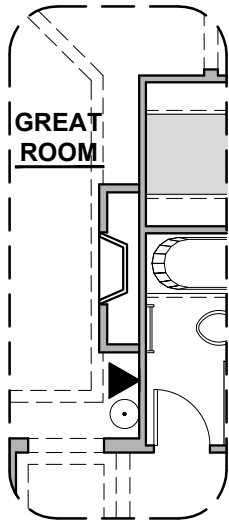

1366 Plan

Community: Vista Sandia

LOW VOLTAGE LEGEND	
LOGO	DESCRIPTION
	CABLE TV
	CAT 5 DATA

Tuscan

Mediterranean

1,366 Square Feet

Garage Orientation: Left Right

Home is complete and accepted as built. _____

Home construction is in process, buyer accepts all option locations. _____

1366 Plan Options

Community: Vista Sandia

LOW VOLTAGE LEGEND	
LOGO	DESCRIPTION
	CABLE TV
	CAT 5 DATA

Fireplace Option

**Traditional
Fireplace**