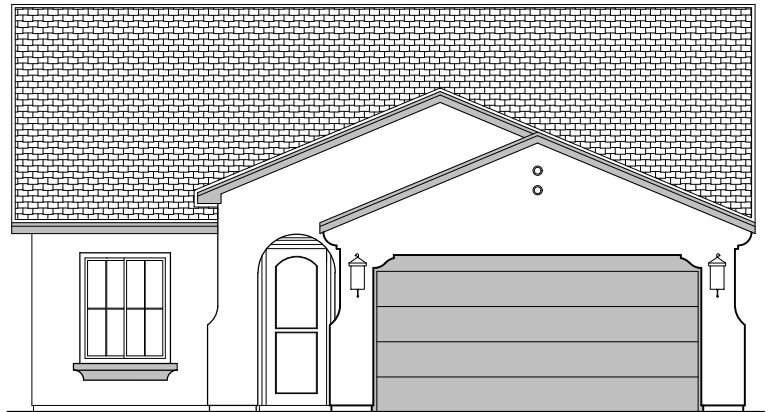

1366 Plan

Community: Vista Sandia

LOW VOLTAGE LEGEND	
LOGO	DESCRIPTION
	CABLE TV
	CAT 5 DATA

Tuscan

Mediterranean

1,366 Square Feet

Garage Orientation: Left Right

Home is complete and accepted as built. _____

Home construction is in process, buyer accepts all option locations. _____

1366 Plan Options

Community: Vista Sandia

LOW VOLTAGE LEGEND	
LOGO	DESCRIPTION
	CABLE TV
	CAT 5 DATA

Fireplace Option

**Traditional
Fireplace**