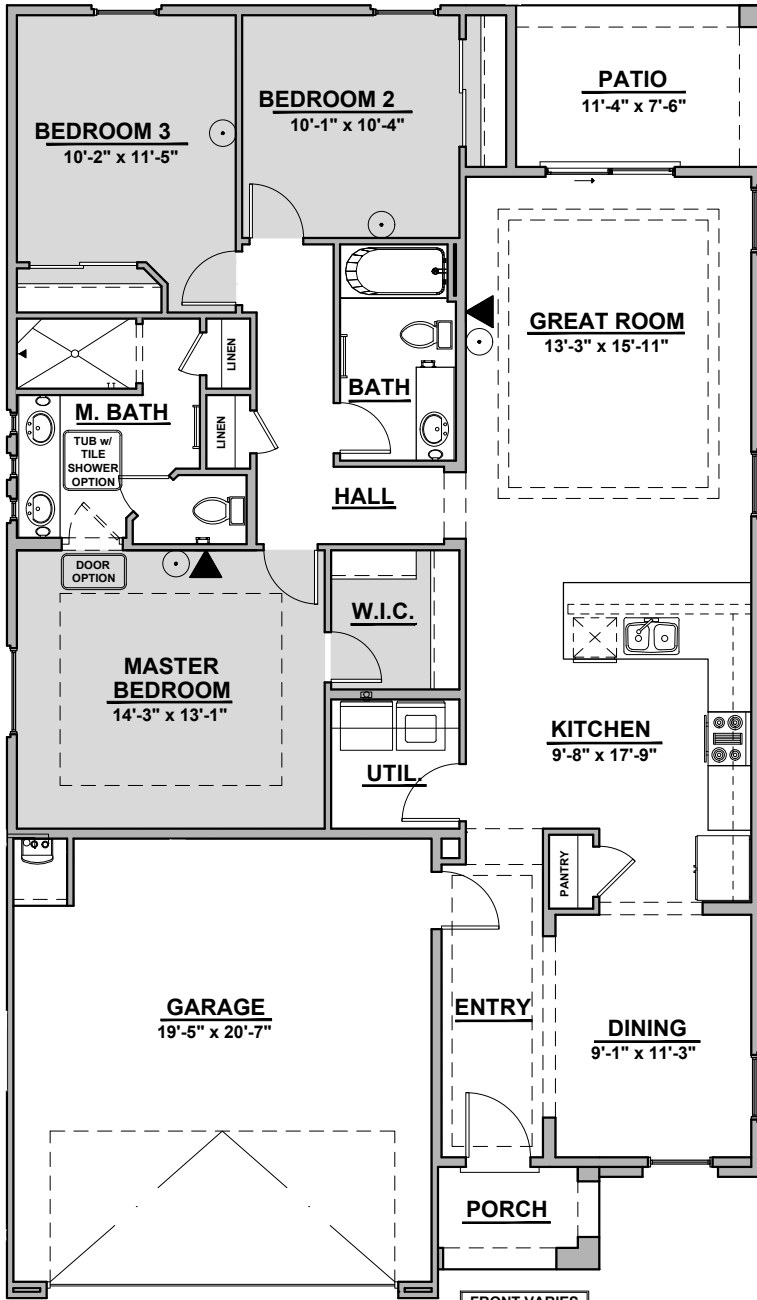

1501 Plan

Community: Vista Sandia

1,501 Square Feet

LOW VOLTAGE LEGEND	
LOGO	DESCRIPTION
	CABLE TV
	CAT 5 DATA

Patio Door Option

Tub w/ Tile Shower Option

Tuscan

Mediterranean

Garage Orientation: Left Right

Home is complete and accepted as built. _____

Home construction is in process, buyer accepts all option locations. _____