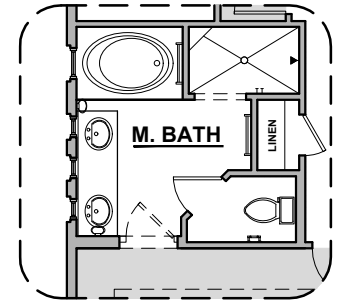

1501 Plan

Community: Vista Sandia

1,501 Square Feet

LOW VOLTAGE LEGEND	
LOGO	DESCRIPTION
	CABLE TV
	CAT 5 DATA

Patio Door Option

Tub w/ Tile Shower Option

Tuscan

Mediterranean

Garage Orientation: Left Right

Home is complete and accepted as built. _____

Home construction is in process, buyer accepts all option locations. _____