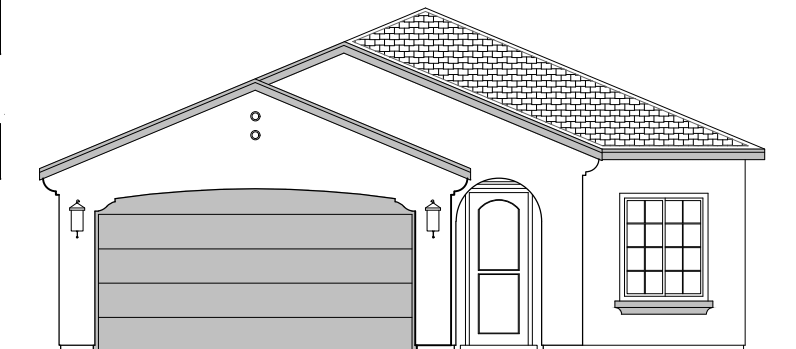

1501 Plan

Community: Vista Sandia

1,501 Square Feet

LOW VOLTAGE LEGEND	
LOGO	DESCRIPTION
	CABLE TV
	CAT 5 DATA

Patio Door Option

Tub w/ Tile Shower Option

Tuscan

Mediterranean

Garage Orientation: Left Right

Home is complete and accepted as built. _____

Home construction is in process, buyer accepts all option locations. _____