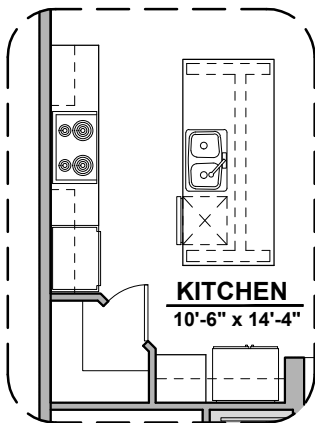

1752 Plan Options

Community: Vista Sandia

LOW VOLTAGE LEGEND	
LOGO	DESCRIPTION
	CABLE TV
	CAT 5 DATA

**Extended
Patio Option**

Study Option

**Tub w/ Tile
Shower Option**

Patio Door Option

**Gourmet Kitchen
Option**