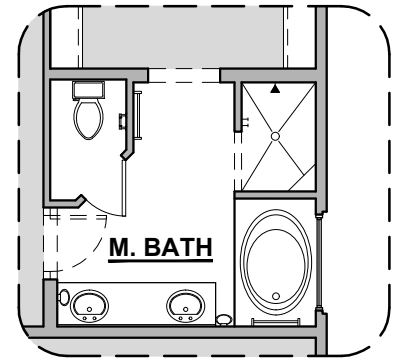

1752 Plan Options

Community: Vista Sandia

LOW VOLTAGE LEGEND	
LOGO	DESCRIPTION
	CABLE TV
	CAT 5 DATA

**Extended
Patio Option**

Study Option

**Tub w/ Tile
Shower Option**

Patio Door Option

**Gourmet Kitchen
Option**