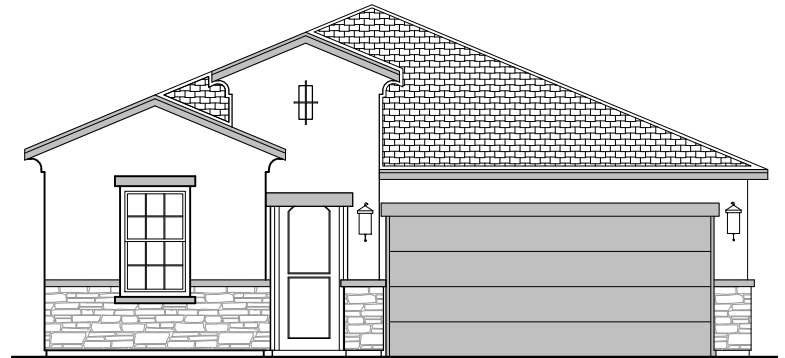

1752 Plan

Community: Vista Sandia

LOW VOLTAGE LEGEND	
LOGO	DESCRIPTION
	CABLE TV
	CAT 5 DATA

Tuscan

Mediterranean

Garage Orientation: Left Right

- Home is complete and accepted as built. _____
- Home construction is in process, buyer accepts all option locations. _____

1752 Plan Options

Community: Vista Sandia

LOW VOLTAGE LEGEND	
LOGO	DESCRIPTION
	CABLE TV
	CAT 5 DATA

**Extended
Patio Option**

Study Option

**Tub w/ Tile
Shower Option**

Patio Door Option

**Gourmet Kitchen
Option**