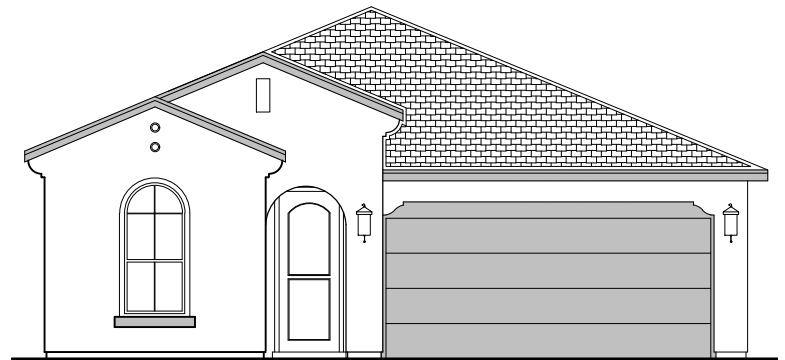

1752 Plan

Community: Vista Sandia

LOW VOLTAGE LEGEND	
LOGO	DESCRIPTION
	CABLE TV
	CAT 5 DATA

Tuscan

Mediterranean

Garage Orientation: Left Right

- Home is complete and accepted as built. _____
- Home construction is in process, buyer accepts all option locations. _____

1752 Plan Options

Community: Vista Sandia

LOW VOLTAGE LEGEND	
LOGO	DESCRIPTION
	CABLE TV
	CAT 5 DATA

**Extended
Patio Option**

Study Option

**Tub w/ Tile
Shower Option**

Patio Door Option

**Gourmet Kitchen
Option**