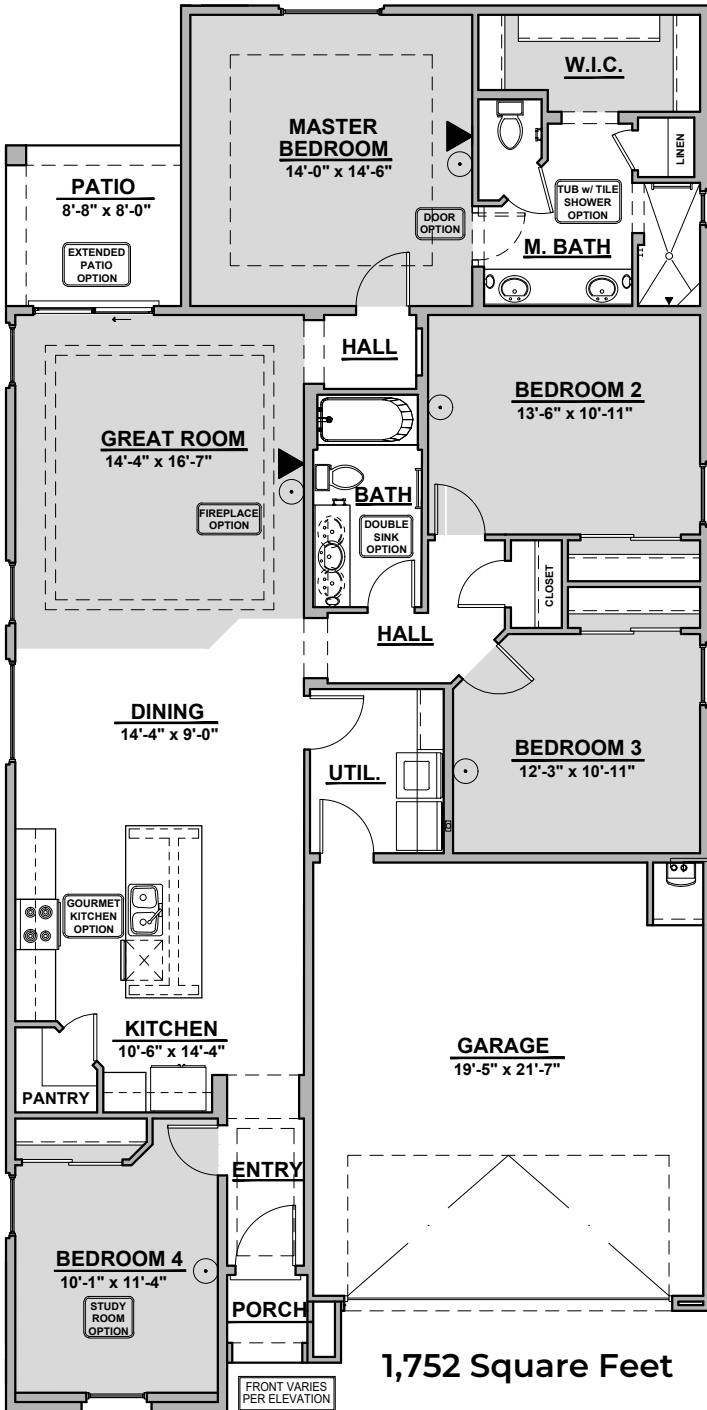

1752 Plan

Community: Vista Sandia

LOW VOLTAGE LEGEND	
LOGO	DESCRIPTION
	CABLE TV
	CAT 5 DATA

Tuscan

Mediterranean

Garage Orientation: Left Right

- Home is complete and accepted as built. _____
- Home construction is in process, buyer accepts all option locations. _____

1752 Plan Options

Community: Vista Sandia

LOW VOLTAGE LEGEND	
LOGO	DESCRIPTION
	CABLE TV
	CAT 5 DATA

**Extended
Patio Option**

Study Option

**Tub w/ Tile
Shower Option**

Patio Door Option

**Gourmet Kitchen
Option**