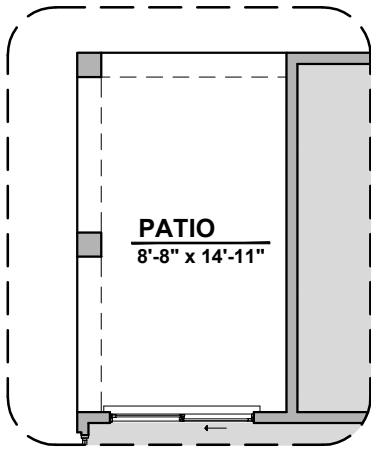

1752 Plan Options

Community: Vista Sandia

LOW VOLTAGE LEGEND	
LOGO	DESCRIPTION
	CABLE TV
	CAT 5 DATA

**Extended
Patio Option**