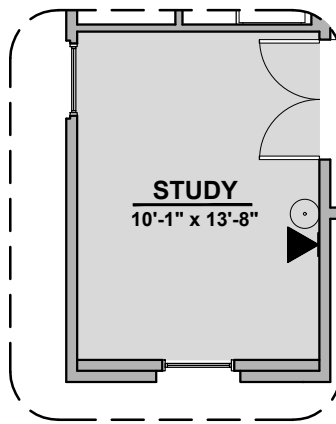

Study Option