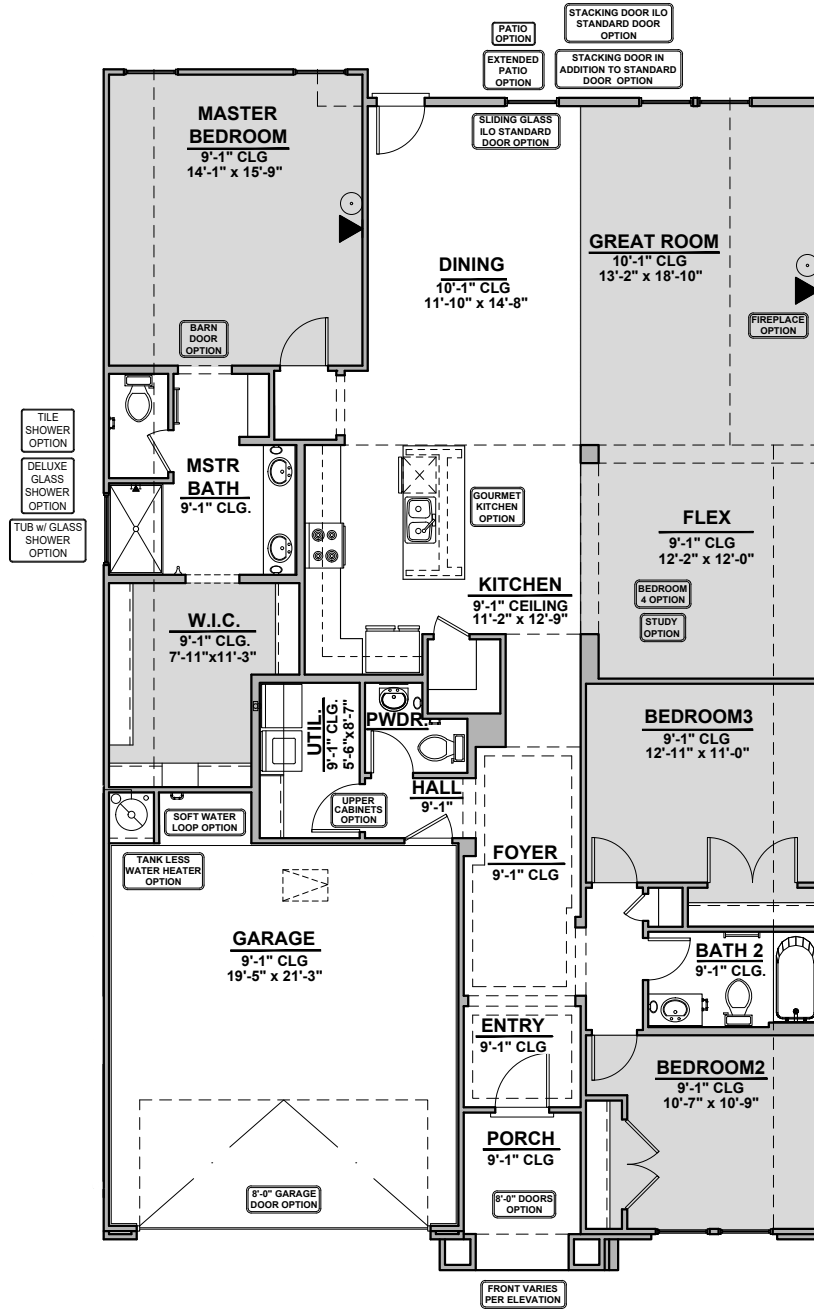

Rosemary

2,055 Square Feet

Community: Alberta Heights

LOW VOLTAGE LEGEND	
LOGO	DESCRIPTION
	COAXIAL CABLE
	DATA
	ISP JUNCTION

- Home is complete and accepted as built. _____
- Home construction is in process, buyer accepts all option locations. _____