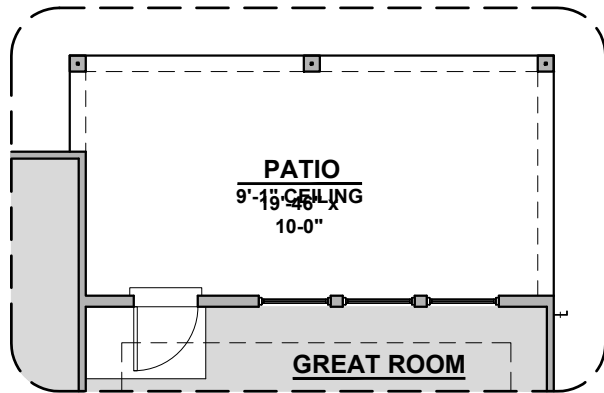

Tularosa Elevations

1,975 Square Feet

Community: Hickory Ridge

Hill Country (H)

Modern Farmhouse (I-2)

Modern Farmhouse (I-3)

Modern Farmhouse (I-3 Opt.)

Tularosa Options

1,975 Square Feet

Community: Hickory Ridge

Gourmet Kitchen Option

Deluxe Glass Shower Option

Tub w/ Glass Shower Option

Extended Patio Option

Ceiling Beam Treatment Option

Barn Door Option

50 Gal. Water Heater Option

Tularosa Options

1,975 Square Feet

Community: Hickory Ridge

Sliding Glass Door
ILO Std. Door Option

Study ILO Bedroom 4
Option

Center Hinge Door
ILO Std. Door Option

Stacking Door
ILO Std. Door Option