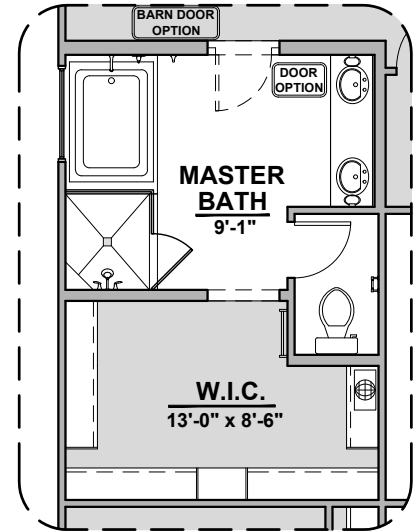

Tularosa

1,975 Square Feet

Community: Hickory Ridge

LOW VOLTAGE LEGEND	
LOGO	DESCRIPTION
	COAXIAL CABLE
	DATA
	ISP JUNCTION

Home is complete and accepted as built. _____

Home construction is in process, buyer accepts all option locations. _____

Tularosa Elevations

1,975 Square Feet

Community: Hickory Ridge

Hill Country (H)

Modern Farmhouse (I-2)

Modern Farmhouse (I-3)

Modern Farmhouse (I-3 Opt.)

Tularosa Options

1,975 Square Feet

Community: Hickory Ridge

Gourmet Kitchen Option

Deluxe Glass Shower Option

Tub w/ Glass Shower Option

Extended Patio Option

Ceiling Beam Treatment Option

Barn Door Option

50 Gal. Water Heater Option

Tularosa Options

1,975 Square Feet

Community: Hickory Ridge

Sliding Glass Door
ILO Std. Door Option

Study ILO Bedroom 4
Option

Center Hinge Door
ILO Std. Door Option

Stacking Door
ILO Std. Door Option