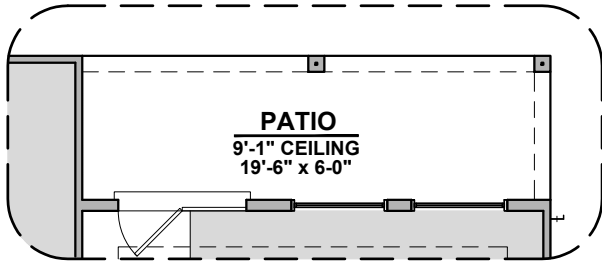

1,975 Square Feet

Community: Hickory Ridge

Gourmet Kitchen Option

Deluxe Glass Shower Option

Tub w/ Glass Shower Option

Extended Patio Option

Ceiling Beam Treatment Option

Barn Door Option

50 Gal. Water Heater Option

Tularosa Options

1,975 Square Feet

Community: Hickory Ridge

Sliding Glass Door
ILO Std. Door Option

Study ILO Bedroom 4
Option

Center Hinge Door
ILO Std. Door Option

Stacking Door
ILO Std. Door Option