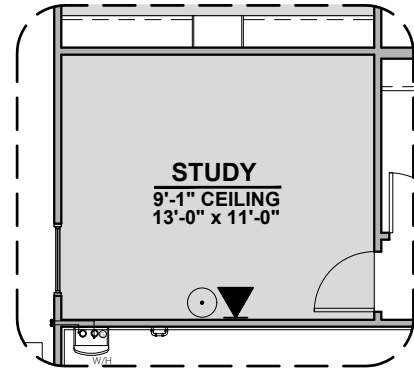

1,975 Square Feet

Community: Hickory Ridge

Gourmet Kitchen Option

Deluxe Glass Shower Option

Tub w/ Glass Shower Option

Extended Patio Option

Ceiling Beam Treatment Option

Barn Door Option

50 Gal. Water Heater Option

Tularosa Options

1,975 Square Feet

Community: Hickory Ridge

Sliding Glass Door
ILO Std. Door Option

Study ILO Bedroom 4
Option

Center Hinge Door
ILO Std. Door Option

Stacking Door
ILO Std. Door Option