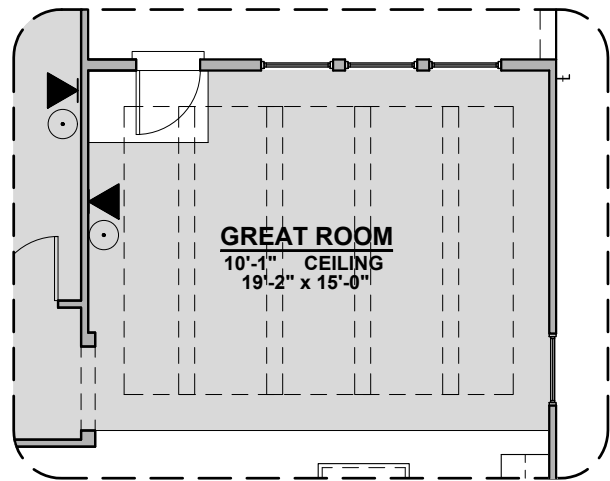

Tularosa Elevations

1,975 Square Feet

Community: Hickory Ridge

Hill Country (H)

Modern Farmhouse (I-2)

Modern Farmhouse (I-3)

Modern Farmhouse (I-3 Opt.)

Tularosa Options

1,975 Square Feet

Community: Hickory Ridge

Gourmet Kitchen Option

Deluxe Glass Shower Option

Tub w/ Glass Shower Option

Extended Patio Option

Ceiling Beam Treatment Option

Barn Door Option

50 Gal. Water Heater Option

Tularosa Options

1,975 Square Feet

Community: Hickory Ridge

Sliding Glass Door
ILO Std. Door Option

Study ILO Bedroom 4
Option

Center Hinge Door
ILO Std. Door Option

Stacking Door
ILO Std. Door Option