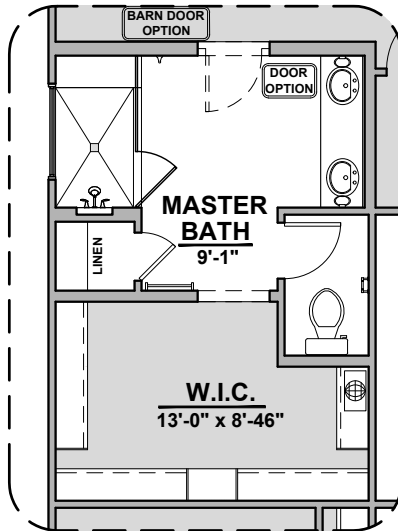

Tularosa

1,975 Square Feet

Community: Hickory Ridge

LOW VOLTAGE LEGEND	
LOGO	DESCRIPTION
	COAXIAL CABLE
	DATA
	ISP JUNCTION

Home is complete and accepted as built. _____

Home construction is in process, buyer accepts all option locations. _____

Tularosa Elevations

1,975 Square Feet

Community: Hickory Ridge

Hill Country (H)

Modern Farmhouse (I-2)

Modern Farmhouse (I-3)

Modern Farmhouse (I-3 Opt.)

Tularosa Options

1,975 Square Feet

Community: Hickory Ridge

Gourmet Kitchen Option

Deluxe Glass Shower Option

Tub w/ Glass Shower Option

Extended Patio Option

Ceiling Beam Treatment Option

Barn Door Option

50 Gal. Water Heater Option

Tularosa Options

1,975 Square Feet

Community: Hickory Ridge

Sliding Glass Door
ILO Std. Door Option

Study ILO Bedroom 4
Option

Center Hinge Door
ILO Std. Door Option

Stacking Door
ILO Std. Door Option