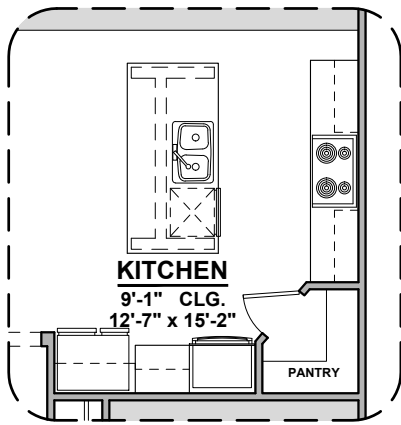

Tularosa Elevations

1,975 Square Feet

Community: Hickory Ridge

Hill Country (H)

Modern Farmhouse (I-2)

Modern Farmhouse (I-3)

Modern Farmhouse (I-3 Opt.)

Tularosa Options

1,975 Square Feet

Community: Hickory Ridge

Gourmet Kitchen Option

Deluxe Glass Shower Option

Tub w/ Glass Shower Option

Extended Patio Option

Ceiling Beam Treatment Option

Barn Door Option