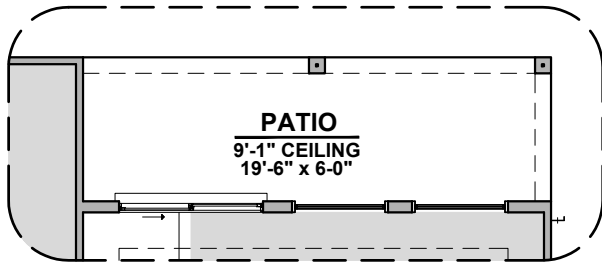

1,975 Square Feet

Community: Hickory Ridge

Gourmet Kitchen Option

Deluxe Glass Shower Option

Tub w/ Glass Shower Option

Extended Patio Option

Ceiling Beam Treatment Option

Barn Door Option

50 Gal. Water Heater Option

Tularosa Options

1,975 Square Feet

Community: Hickory Ridge

Sliding Glass Door
ILO Std. Door Option

Study ILO Bedroom 4
Option

Center Hinge Door
ILO Std. Door Option

Stacking Door
ILO Std. Door Option