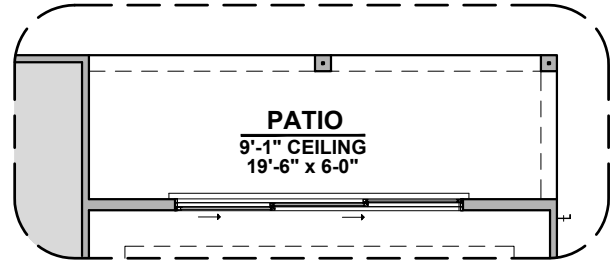

1,975 Square Feet

Community: Hickory Ridge

Gourmet Kitchen Option

Deluxe Glass Shower Option

Tub w/ Glass Shower Option

Extended Patio Option

Ceiling Beam Treatment Option

Barn Door Option

50 Gal. Water Heater Option

Tularosa Options

1,975 Square Feet

Community: Hickory Ridge

Sliding Glass Door
ILO Std. Door Option

Study ILO Bedroom 4
Option

Center Hinge Door
ILO Std. Door Option

Stacking Door
ILO Std. Door Option