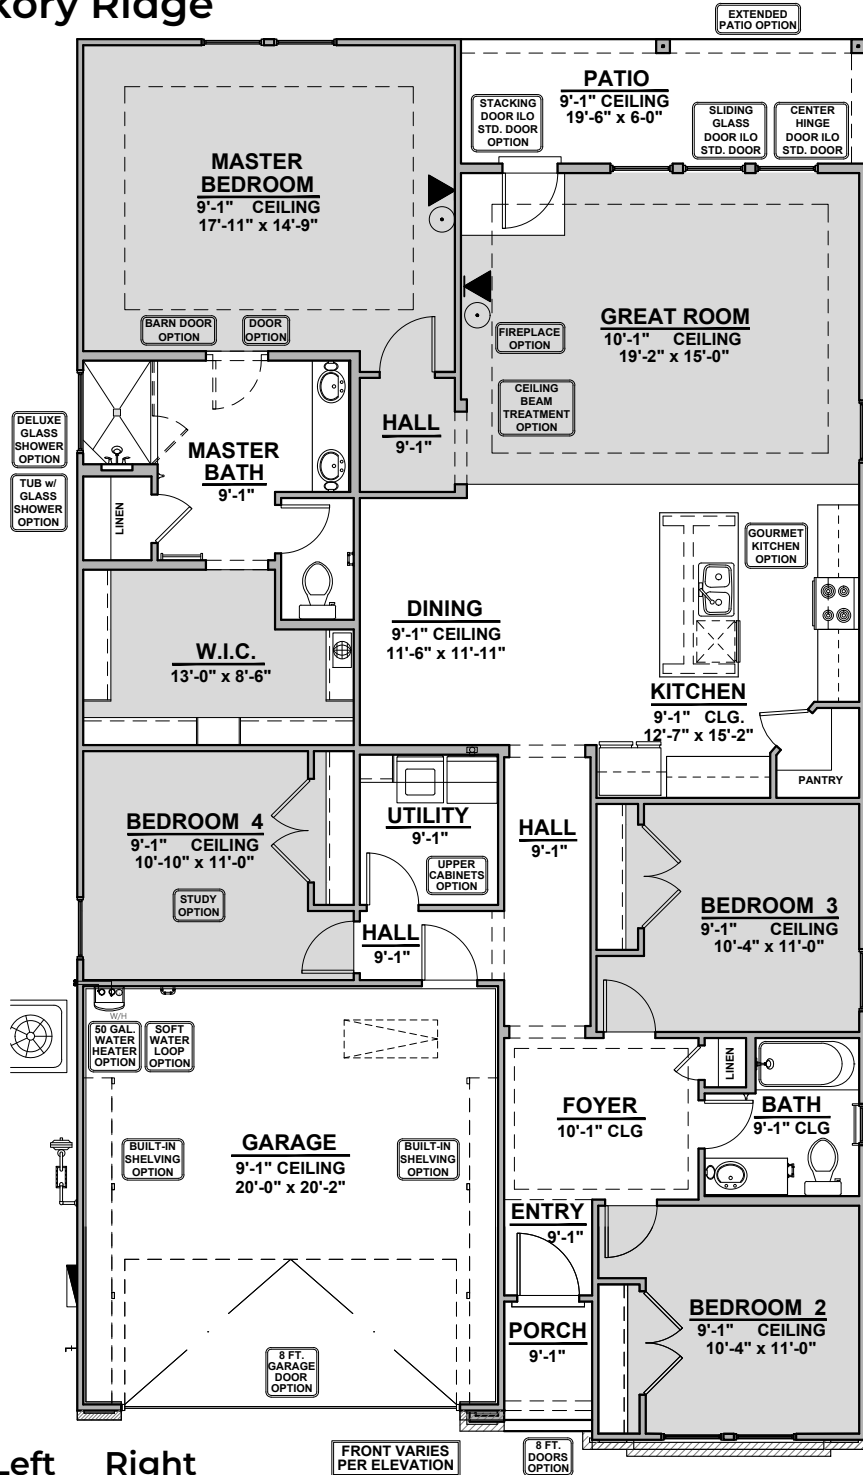

Tularosa

1,975 Square Feet

Community: Hickory Ridge

LOW VOLTAGE LEGEND	
LOGO	DESCRIPTION
	COAXIAL CABLE
	DATA
	ISP JUNCTION

Home is complete and accepted as built. _____

Home construction is in process, buyer accepts all option locations. _____

Tularosa Elevations

1,975 Square Feet

Community: Hickory Ridge

Hill Country (H)

Modern Farmhouse (I-2)

Modern Farmhouse (I-3)

Modern Farmhouse (I-3 Opt.)

Tularosa Options

1,975 Square Feet

Community: Hickory Ridge

Gourmet Kitchen Option

Deluxe Glass Shower Option

Tub w/ Glass Shower Option

Extended Patio Option

Ceiling Beam Treatment Option

Barn Door Option

50 Gal. Water Heater Option

Tularosa Options

1,975 Square Feet

Community: Hickory Ridge

Sliding Glass Door
ILO Std. Door Option

Study ILO Bedroom 4
Option

Center Hinge Door
ILO Std. Door Option

Stacking Door
ILO Std. Door Option