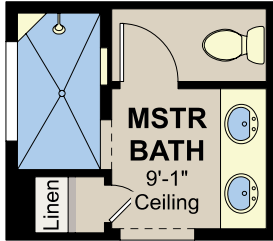

1501-PINO

1501-PINO-OPTIONS

**OPT. DELUXE
GLASS SHOWER**

**OPT. SLIDING GLASS DOOR
ILO STANDARD DOOR**

**OPT. DELUXE
TILE SHOWER**

**OPT. CENTER HINGE ILO
SLIDING GLASS DOOR**

**OPT. GLASS DOOR
AT MASTER BATH**