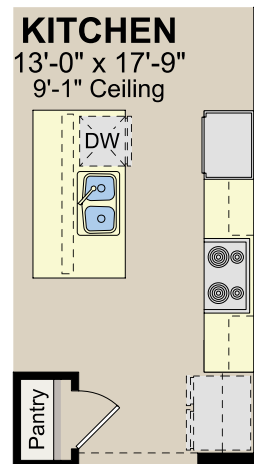

**OPT. GOURMET
KITCHEN**