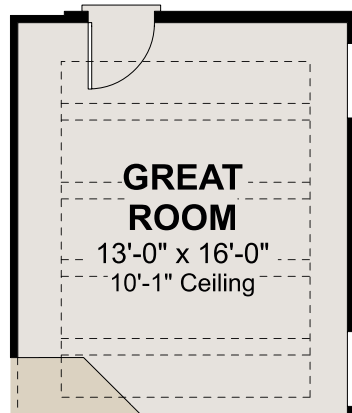

1501-PINO

1501-PINO-OPTIONS

**OPT. DELUXE
GLASS SHOWER**

**OPT. SLIDING GLASS DOOR
ILO STANDARD DOOR**

**OPT. DELUXE
TILE SHOWER**

**OPT. CENTER HINGE ILO
SLIDING GLASS DOOR**

**OPT. GLASS DOOR
AT MASTER BATH**