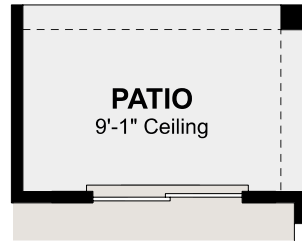

1501-PINO

1501-PINO-OPTIONS

**OPT. DELUXE
GLASS SHOWER**

**OPT. SLIDING GLASS DOOR
ILO STANDARD DOOR**

**OPT. DELUXE
TILE SHOWER**

**OPT. CENTER HINGE ILO
SLIDING GLASS DOOR**

**OPT. GLASS DOOR
AT MASTER BATH**