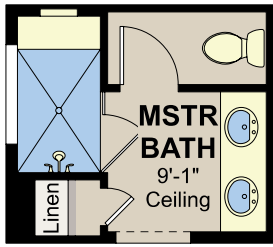

1501-PINO

1501-PINO-OPTIONS

**OPT. DELUXE
GLASS SHOWER**

**OPT. SLIDING GLASS DOOR
ILO STANDARD DOOR**

**OPT. DELUXE
TILE SHOWER**

**OPT. CENTER HINGE ILO
SLIDING GLASS DOOR**

**OPT. GLASS DOOR
AT MASTER BATH**