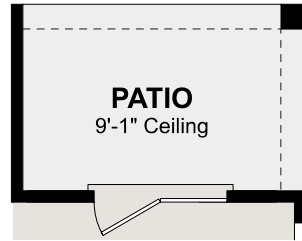

1501-PINO

1501-PINO-OPTIONS

**OPT. DELUXE
GLASS SHOWER**

**OPT. SLIDING GLASS DOOR
ILO STANDARD DOOR**

**OPT. DELUXE
TILE SHOWER**

**OPT. CENTER HINGE ILO
SLIDING GLASS DOOR**

**OPT. GLASS DOOR
AT MASTER BATH**