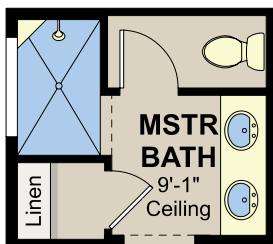

**OPT. BARN DOOR
AT MASTER BATH**