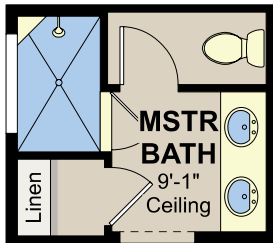

1501-PINO

1501-PINO-OPTIONS

**OPT. DELUXE
GLASS SHOWER**

**OPT. SLIDING GLASS DOOR
ILO STANDARD DOOR**

**OPT. DELUXE
TILE SHOWER**

**OPT. CENTER HINGE ILO
SLIDING GLASS DOOR**

**OPT. GLASS DOOR
AT MASTER BATH**