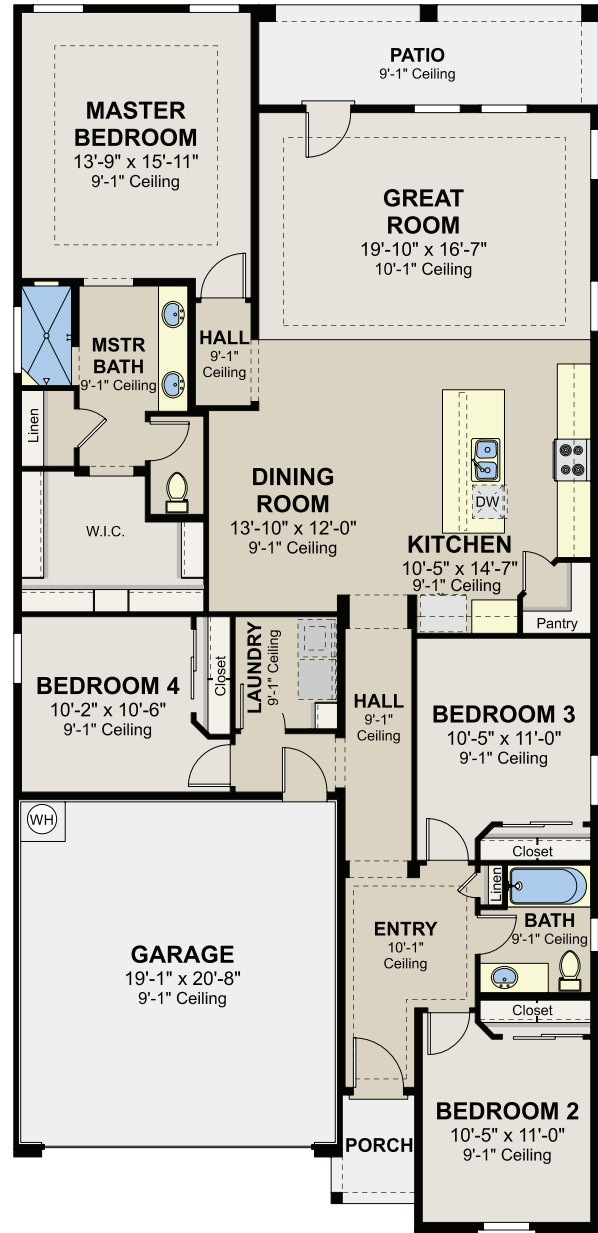

# Santa Rosa

1,907 Square Feet  
BD: 4 BA: 2 GA: 2  
Community: Paseo Del Este

Spanish

Tuscan

Scan for all options and upgrades