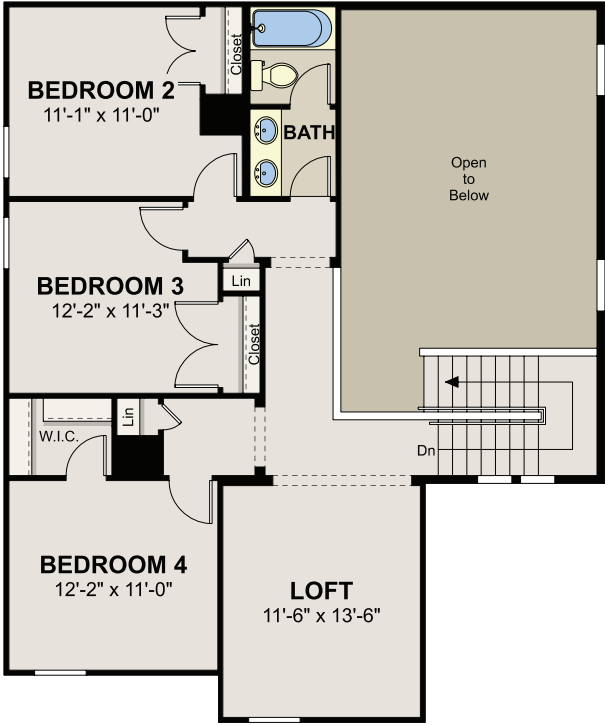

Bandera

2,440 Square Feet
BD: 4 BA: 2.5 GA: 2

FIRST FLOOR

SECOND FLOOR

Scan for all options and upgrades