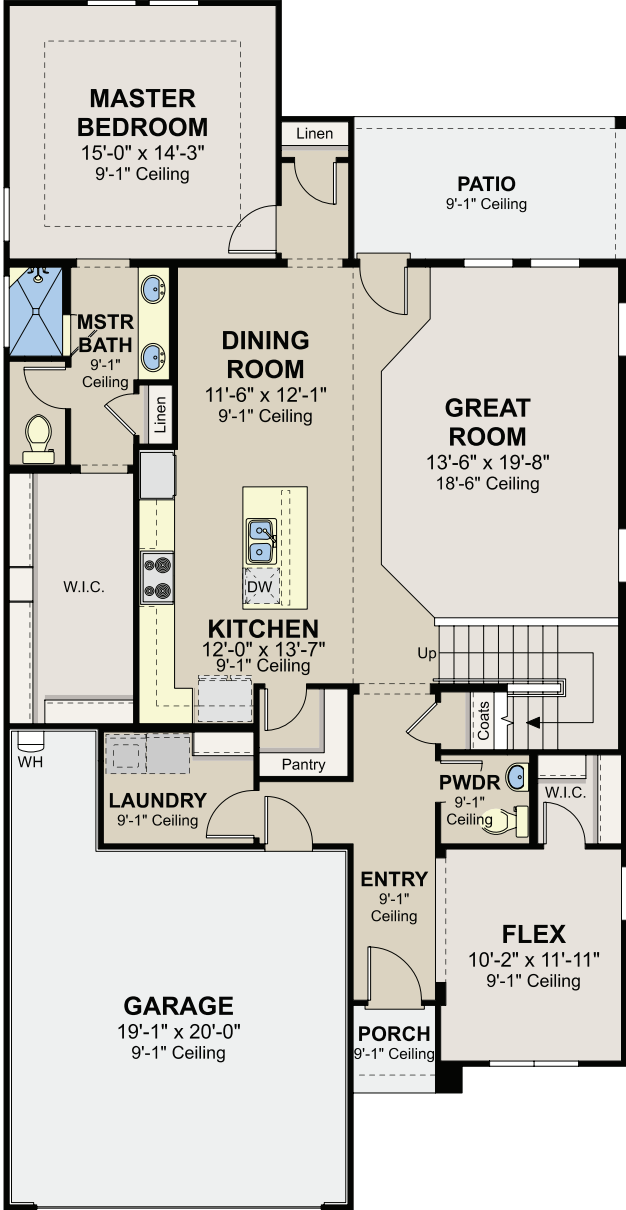

Bandera

2,440 Square Feet
BD: 4 BA: 2.5 GA: 2

FIRST FLOOR

SECOND FLOOR

Scan for all options and upgrades