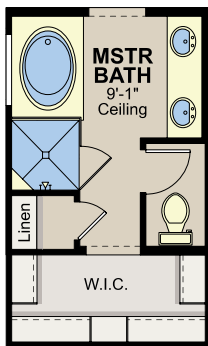

1595-OPTIONS

OPT. CEILING BEAM TREATMENT

OPT. SLIDING GLASS DOOR ILO STANDARD DOOR

OPT. CENTER HINGE ILO STANDARD DOOR

OPT. FIREPLACE

OPT. DELUXE TILE SHOWER

OPT. DELUXE GLASS SHOWER

OPT. TUB W/ GLASS SHOWER

OPT. TUB W/ TILE SHOWER

OPT. TANKLESS WATER HEATER

OPT. GOURMET KITCHEN

OPT. LAUNDRY CABINETS

OPT. DOOR AT LAUNDRY

OPT. GLASS DOOR AT SHOWER

OPT. BARN DOOR AT MASTER BATH

OPT. DOOR AT MASTER BATH