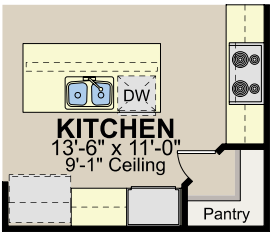

1595-OPTIONS

OPT. CEILING BEAM TREATMENT

OPT. SLIDING GLASS DOOR ILO STANDARD DOOR

OPT. CENTER HINGE ILO STANDARD DOOR

OPT. FIREPLACE

OPT. DELUXE TILE SHOWER

OPT. DELUXE GLASS SHOWER

OPT. TUB W/ GLASS SHOWER

OPT. TUB W/ TILE SHOWER

OPT. TANKLESS WATER HEATER

OPT. GOURMET KITCHEN

OPT. LAUNDRY CABINETS

OPT. DOOR AT LAUNDRY

OPT. GLASS DOOR AT SHOWER

OPT. BARN DOOR AT MASTER BATH

OPT. DOOR AT MASTER BATH