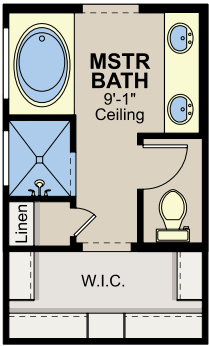

1595-OPTIONS

OPT. CEILING BEAM TREATMENT

OPT. SLIDING GLASS DOOR ILO STANDARD DOOR

OPT. CENTER HINGE ILO STANDARD DOOR

OPT. FIREPLACE

OPT. DELUXE TILE SHOWER

OPT. DELUXE GLASS SHOWER

OPT. TUB W/ GLASS SHOWER

OPT. TUB W/ TILE SHOWER

OPT. TANKLESS WATER HEATER

OPT. GOURMET KITCHEN

OPT. LAUNDRY CABINETS

OPT. DOOR AT LAUNDRY

OPT. GLASS DOOR AT SHOWER

OPT. BARN DOOR AT MASTER BATH

OPT. DOOR AT MASTER BATH