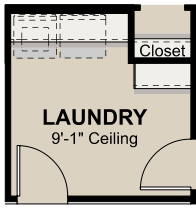

1595-OPTIONS

OPT. CEILING BEAM TREATMENT

OPT. SLIDING GLASS DOOR ILO STANDARD DOOR

OPT. CENTER HINGE ILO STANDARD DOOR

OPT. FIREPLACE

OPT. DELUXE TILE SHOWER

OPT. DELUXE GLASS SHOWER

OPT. TUB W/ GLASS SHOWER

OPT. TUB W/ TILE SHOWER

OPT. TANKLESS WATER HEATER

OPT. GOURMET KITCHEN

OPT. LAUNDRY CABINETS

OPT. DOOR AT LAUNDRY

OPT. GLASS DOOR AT SHOWER

OPT. BARN DOOR AT MASTER BATH

OPT. DOOR AT MASTER BATH