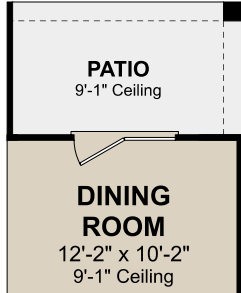

1595-OPTIONS

OPT. CEILING BEAM TREATMENT

OPT. SLIDING GLASS DOOR ILO STANDARD DOOR

OPT. CENTER HINGE ILO STANDARD DOOR

OPT. FIREPLACE

OPT. DELUXE TILE SHOWER

OPT. DELUXE GLASS SHOWER

OPT. TUB W/ GLASS SHOWER

OPT. TUB W/ TILE SHOWER

OPT. TANKLESS WATER HEATER

OPT. GOURMET KITCHEN

OPT. LAUNDRY CABINETS

OPT. DOOR AT LAUNDRY

OPT. GLASS DOOR AT SHOWER

OPT. BARN DOOR AT MASTER BATH

OPT. DOOR AT MASTER BATH