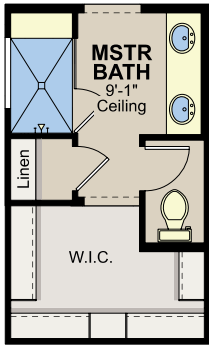

1595-OPTIONS

OPT. CEILING BEAM TREATMENT

OPT. SLIDING GLASS DOOR ILO STANDARD DOOR

OPT. CENTER HINGE ILO STANDARD DOOR

OPT. FIREPLACE

OPT. DELUXE TILE SHOWER

OPT. DELUXE GLASS SHOWER

OPT. TUB W/ GLASS SHOWER

OPT. TUB W/ TILE SHOWER

OPT. TANKLESS WATER HEATER

OPT. GOURMET KITCHEN

OPT. LAUNDRY CABINETS

OPT. DOOR AT LAUNDRY

OPT. GLASS DOOR AT SHOWER

OPT. BARN DOOR AT MASTER BATH

OPT. DOOR AT MASTER BATH