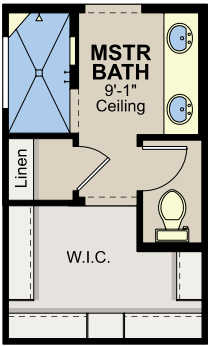

1595-OPTIONS

OPT. CEILING BEAM TREATMENT

OPT. SLIDING GLASS DOOR ILO STANDARD DOOR

OPT. CENTER HINGE ILO STANDARD DOOR

OPT. FIREPLACE

OPT. DELUXE TILE SHOWER

OPT. DELUXE GLASS SHOWER

OPT. TUB W/ GLASS SHOWER

OPT. TUB W/ TILE SHOWER

OPT. TANKLESS WATER HEATER

OPT. GOURMET KITCHEN

OPT. LAUNDRY CABINETS

OPT. DOOR AT LAUNDRY

OPT. GLASS DOOR AT SHOWER

OPT. BARN DOOR AT MASTER BATH

OPT. DOOR AT MASTER BATH