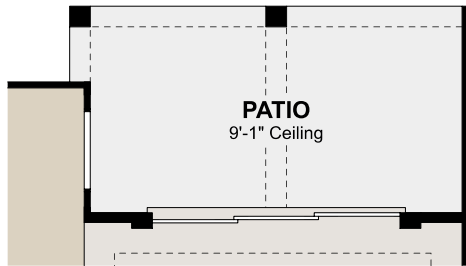

1755-OPTIONS

**OPT. STACKING DOOR
ILO STANDARD DOOR**

**OPT. SLIDING GLASS DOOR
ILO STANDARD DOOR**

**OPT. CENTER HINGE
ILO STANDARD DOOR**

**OPT. DELUXE
TILE SHOWER**

**OPT. DELUXE
GLASS SHOWER**

**OPT. TUB W/
GLASS SHOWER**