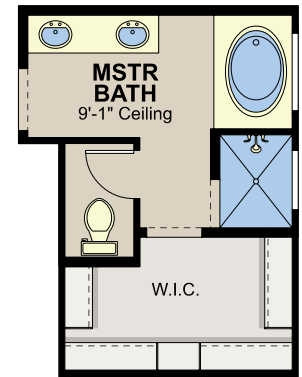

1755-OPTIONS

**OPT. STACKING DOOR
ILO STANDARD DOOR**

**OPT. SLIDING GLASS DOOR
ILO STANDARD DOOR**

**OPT. CENTER HINGE
ILO STANDARD DOOR**

**OPT. DELUXE
TILE SHOWER**

**OPT. DELUXE
GLASS SHOWER**

**OPT. TUB W/
GLASS SHOWER**

**OPT. TUB W/
TILE SHOWER**

**OPT. CEILING
BEAM TREATMENT**

**OPT. GOURMET
KITCHEN**

**OPT. SWING DOOR
AT BEDROOM 3
CLOSET**

**OPT. SWING DOOR
AT BEDROOM 2
CLOSET**

**OPT. LAUNDRY
CABINETS**

**OPT. DOOR AT
MASTER BATH**