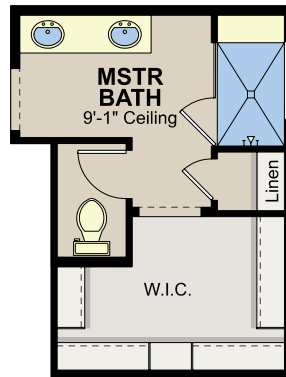

1755-OPTIONS

**OPT. STACKING DOOR
ILO STANDARD DOOR**

**OPT. SLIDING GLASS DOOR
ILO STANDARD DOOR**

**OPT. CENTER HINGE
ILO STANDARD DOOR**

**OPT. DELUXE
TILE SHOWER**

**OPT. DELUXE
GLASS SHOWER**

**OPT. TUB W/
GLASS SHOWER**

**OPT. TUB W/
TILE SHOWER**

**OPT. CEILING
BEAM TREATMENT**

**OPT. GOURMET
KITCHEN**

**OPT. SWING DOOR
AT BEDROOM 3
CLOSET**

**OPT. SWING DOOR
AT BEDROOM 2
CLOSET**

**OPT. LAUNDRY
CABINETS**

**OPT. DOOR AT
MASTER BATH**

**OPT. GLASS
DOOR
AT SHOWER**

**OPT.
FIREPLACE**

**OPT. TANKLESS
WATER HEATER**