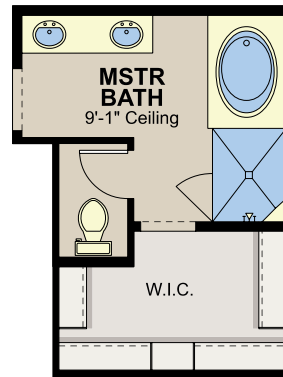

1755-OPTIONS

**OPT. STACKING DOOR
ILO STANDARD DOOR**

**OPT. SLIDING GLASS DOOR
ILO STANDARD DOOR**

**OPT. CENTER HINGE
ILO STANDARD DOOR**

**OPT. DELUXE
TILE SHOWER**

**OPT. DELUXE
GLASS SHOWER**

**OPT. TUB W/
GLASS SHOWER**

**OPT. TUB W/
TILE SHOWER**

**OPT. CEILING
BEAM TREATMENT**

**OPT. GOURMET
KITCHEN**

**OPT. SWING DOOR
AT BEDROOM 3
CLOSET**

**OPT. SWING DOOR
AT BEDROOM 2
CLOSET**

**OPT. LAUNDRY
CABINETS**

**OPT. DOOR AT
MASTER BATH**