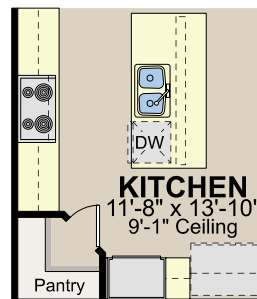

**OPT. GOURMET
KITCHEN**