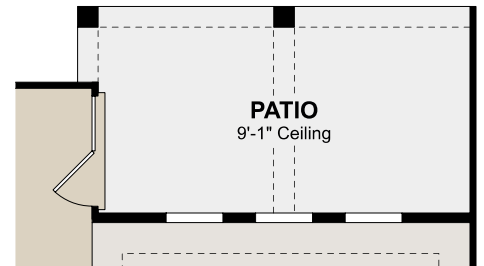

1755-OPTIONS

**OPT. STACKING DOOR
ILO STANDARD DOOR**

**OPT. SLIDING GLASS DOOR
ILO STANDARD DOOR**

**OPT. CENTER HINGE
ILO STANDARD DOOR**

**OPT. DELUXE
TILE SHOWER**

**OPT. DELUXE
GLASS SHOWER**

**OPT. TUB W/
GLASS SHOWER**