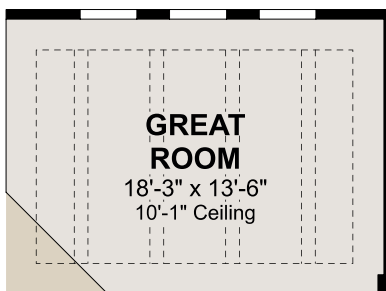

**OPT. CEILING
BEAM TREATMENT**