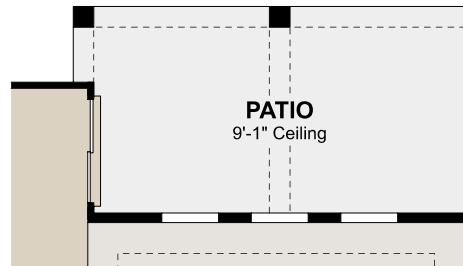

1755-OPTIONS

**OPT. STACKING DOOR
ILO STANDARD DOOR**

**OPT. SLIDING GLASS DOOR
ILO STANDARD DOOR**

**OPT. CENTER HINGE
ILO STANDARD DOOR**

**OPT. DELUXE
TILE SHOWER**

**OPT. DELUXE
GLASS SHOWER**

**OPT. TUB W/
GLASS SHOWER**