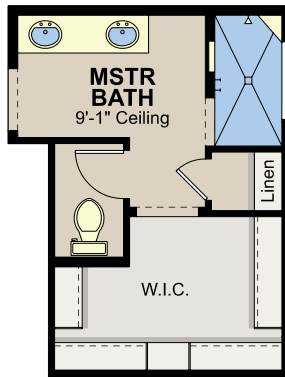

1755-OPTIONS

**OPT. STACKING DOOR
ILO STANDARD DOOR**

**OPT. SLIDING GLASS DOOR
ILO STANDARD DOOR**

**OPT. CENTER HINGE
ILO STANDARD DOOR**

**OPT. DELUXE
TILE SHOWER**

**OPT. DELUXE
GLASS SHOWER**

**OPT. TUB W/
GLASS SHOWER**

**OPT. TUB W/
TILE SHOWER**

**OPT. CEILING
BEAM TREATMENT**

**OPT. GOURMET
KITCHEN**

**OPT. SWING DOOR
AT BEDROOM 3
CLOSET**

**OPT. SWING DOOR
AT BEDROOM 2
CLOSET**

**OPT. LAUNDRY
CABINETS**

**OPT. DOOR AT
MASTER BATH**

**OPT. GLASS
DOOR
AT SHOWER**

**OPT.
FIREPLACE**

**OPT. TANKLESS
WATER HEATER**