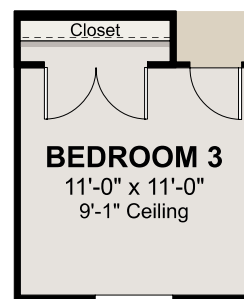

**OPT. SWING DOOR
AT BEDROOM 3
CLOSET**