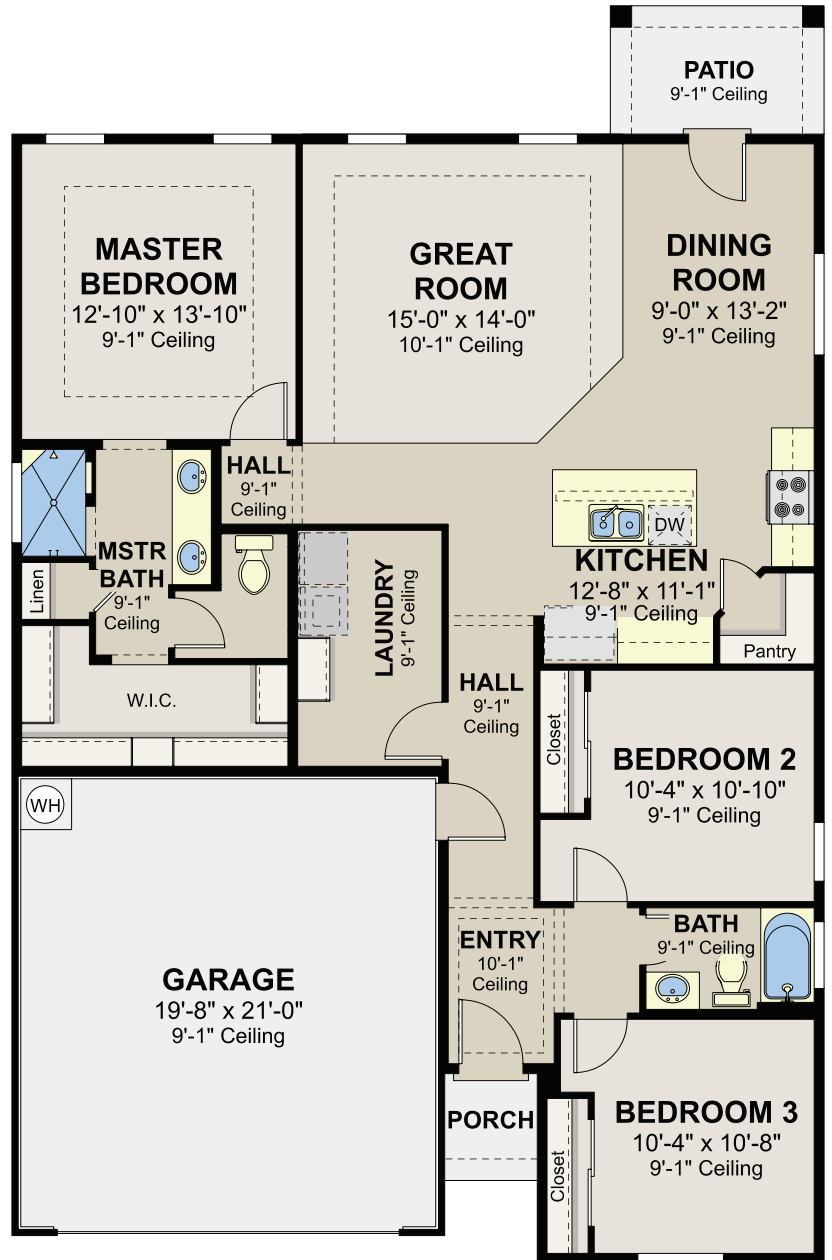

Prado

1,522 Square Feet
BD: 3 BA: 2 GA: 2

Farmhouse (I)

Ranch (R)

Southwest (S)

Scan for all options and upgrades